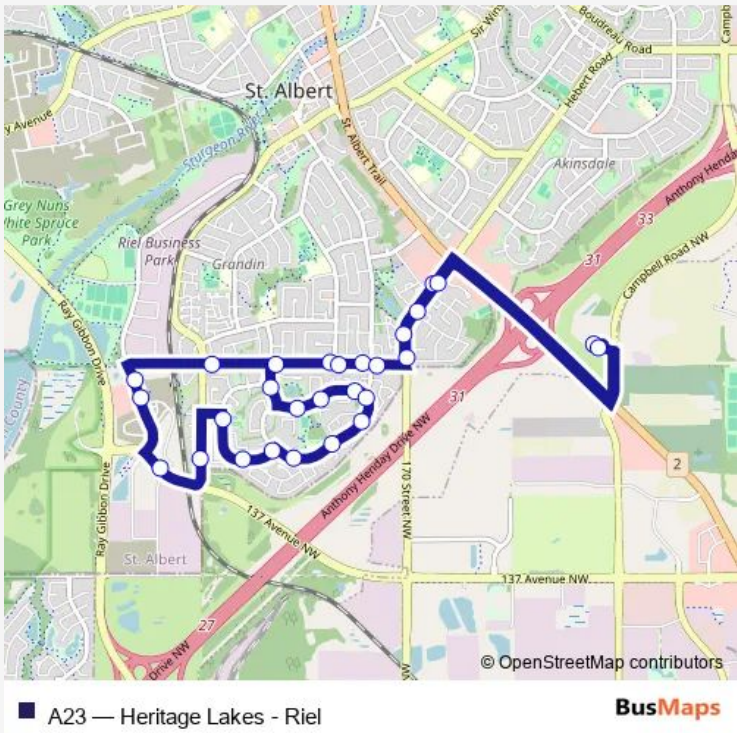

Bus A23 Heritage Lakes - Riel

[Go to website](#)

Direction
 Nakî Transit Station and Park and Ride — Nakî Transit Station and Park and Ride

28 stops

[Open route schedule](#)

- Nakî Transit Station and Park and Ride
- Gervais Rd & Grange Dr
- Gervais Rd & Levasseur Rd
- Levasseur Road & Grandin Road
- Levasseur Road & Grosvenor Boulevard
- Heritage Way & Harwood Drive
- Heritage Way & Hillcrest Place
- Heritage Drive & Hansen Close
- Heritage Drive & Hudson Road
- Heritage Dr & Hudson Rd
- Heritage Dr & Haviland Cres
- Heritage Dr & Haviland Cres
- Heritage Dr & Hardcastle Pl
- Harwood Dr & Heritage Dr
- Harwood Dr & Huntington Cres
- Harwood Dr & Heritage Blvd
- Sir Winston Churchill Avenue & Hawthorne Crescent
- LeClair Way & Richarson Dr
- Riel Dr & Enjoy Centre South
- Riel Dr & Enjoy Centre North
- Levasseur Road & Sir Winston Churchill Avenue

Route schedule
 Nakî Transit Station and Park and Ride — Nakî Transit Station and Park and Ride

Monday	16:24-17:45
Tuesday	16:24-17:45
Wednesday	16:24-17:45
Thursday	16:24-17:45
Friday	16:24-17:45
Saturday	—
Sunday	—

Route info
 Direction: Nakî Transit Station and Park and Ride
 Stops: 28
 Trip Duration: 0 hour 33 min

Levasseur Road & Heritage Way

Levasseur Road & Grosvenor Boulevard

Levasseur Road & Hudson Road

Gervais Rd & Levasseur Rd

Gervais Road & Goodridge Drive

Gervais Rd & Galarneau Pl

Nakî Transit Station and Park and Ride

A23 Bus time schedules and route maps are available in an offline PDF at busmaps.com. Use the busmaps.com website to see live bus times, train schedule or subway schedule, and step-by-step directions for all public transit in Edmonton