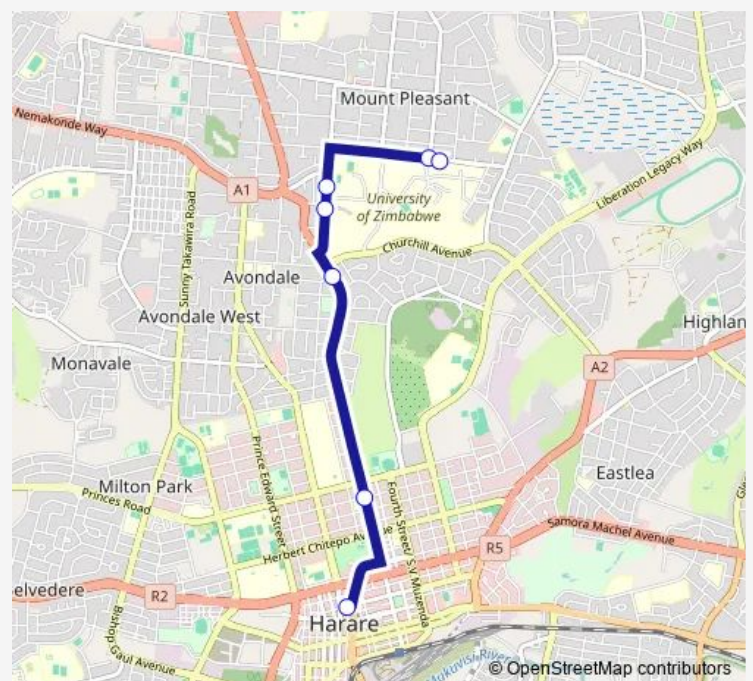

Communal Taxi Service Rezende Rank to University Of Zimbabwe

[Go to website](#)

Direction

Rezende Rank — University Of Zimbabwe Rank

7 stops

[Open route schedule](#)

Rezende Rank

Chinamano Bus Stop

Belgravia Bus Stop

Zimsec Bus Stop

Mt Pleasant High School Bus Stop

Corner Pendennis Rd & Mount Pleasant Drive

University Of Zimbabwe Rank

Route schedule

Rezende Rank — University Of Zimbabwe Rank

Monday	08:14
Tuesday	08:14
Wednesday	08:14
Thursday	08:14
Friday	08:14
Saturday	08:14
Sunday	08:14

Route info

Direction: Rezende Rank

Stops: 7

Trip Duration: 0 hour 17 min

Rezende Rank to University Of Zimbabwe

Communal Taxi Service time schedules and route maps are available in an offline PDF at busmaps.com. Use the busmaps.com website to see live bus times, train schedule or subway schedule, and step-by-step directions for all public transit in Harare