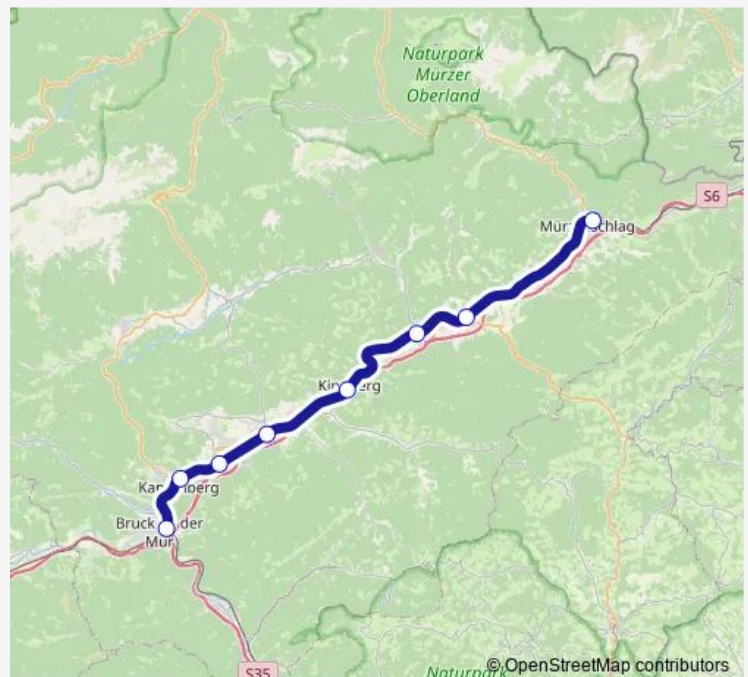

Rail 502-M

[Go to website](#)

Direction

Graz Hbf 6 — Leoben Hauptbahnhof 1

3 stops

[Open route schedule](#)

Graz Hbf 6

Frohnleiten Bahnhof 1

Leoben Hauptbahnhof 1

Route schedule

Graz Hbf 6 — Leoben Hauptbahnhof 1

| | |
|-----------|-------|
| Monday | 07:14 |
| Tuesday | 07:14 |
| Wednesday | 07:14 |
| Thursday | 07:14 |
| Friday | 07:14 |
| Saturday | — |
| Sunday | — |

Route info

Direction: Graz Hbf 6

Stops: 3

Trip Duration: 0 hour 46 min

■ 502-M

BusMaps

Direction

Bruck/Mur Bahnhof 2 — Mürzzuschlag