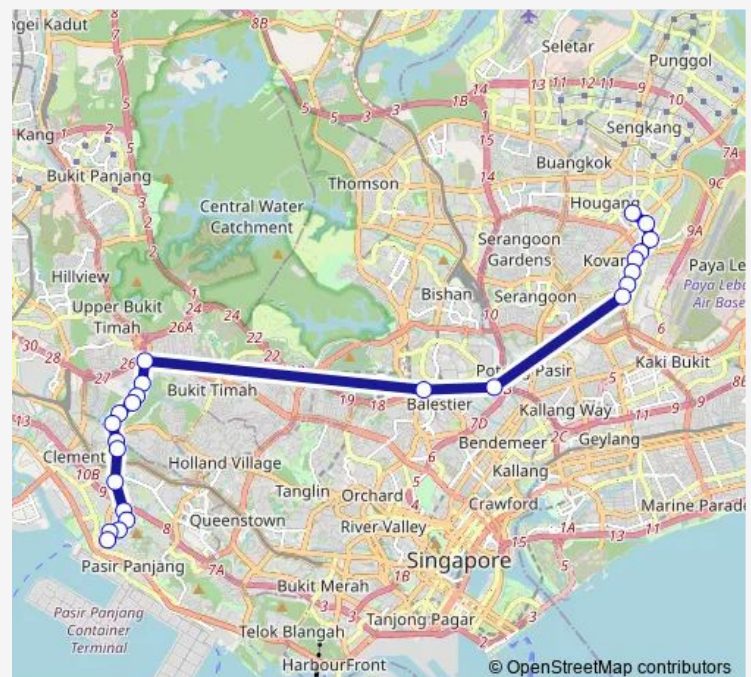

Yale-NUS College

Nus Museums

Yusof Ishak Hse

Route schedule

Hougang Ctrl Int — Kent Ridge Ter

Monday 07:00

Tuesday 07:00

Wednesday 07:00

Thursday 07:00

Friday 07:00

Saturday —

Sunday —

Route info

Direction: Hougang Ctrl Int

Stops: 24

Trip Duration: 1 hour 40 min

151e

BusMaps

Ctrl Lib

Opp NUS Fac Of Architect

Kent Ridge Ter

Direction

Kent Ridge Ter — Hougang Ctrl Int

24 stops