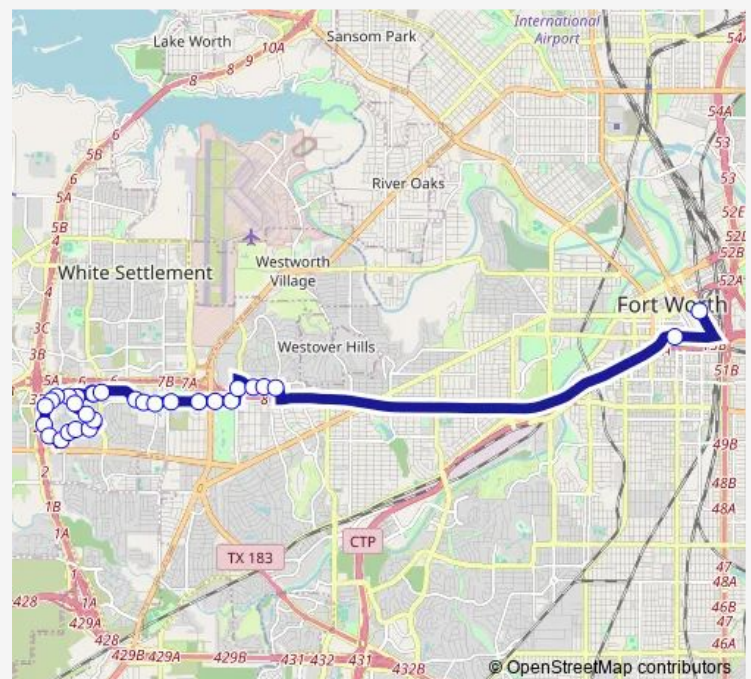

### Route schedule

Calmont & Wrangler — Fwcs - S2

Monday 05:25-17:23

Tuesday 05:25-17:23

Wednesday 05:25-17:23

Thursday 05:25-17:23

Friday 05:25-17:23

Saturday —

### Route info

Direction: Calmont & Wrangler

Stops: 30

Trip Duration: 0 hour 40 min

61x — Normandal E Xpress

Calmont & Marquita

Calmont & Alta Mere - Irene

Calmont & Green Oaks