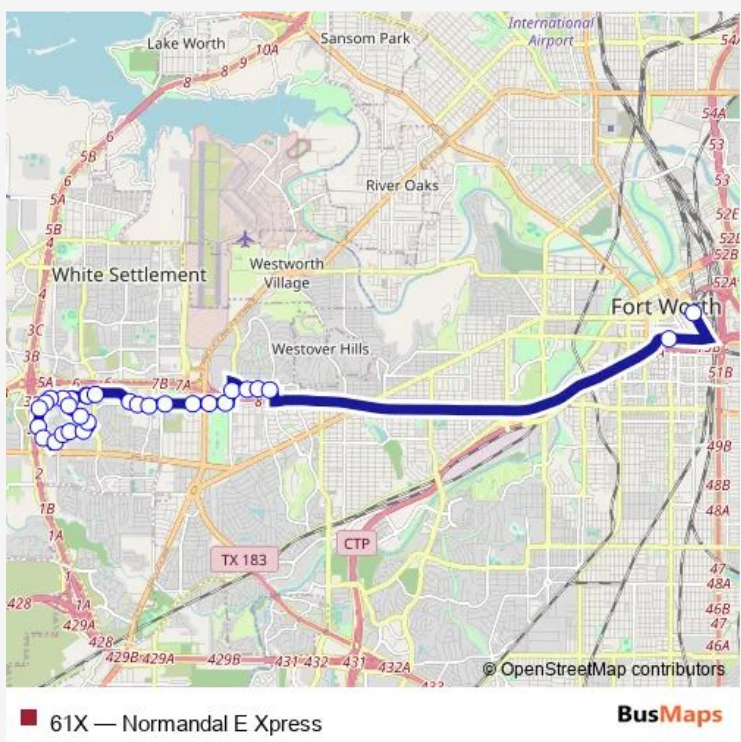

## Bus 61X Normandal E Xpress

[Go to website](#)

**Direction**  
 Calmont & Wrangler — Fwcs - S3  
 30 stops  
[Open route schedule](#)

- Calmont & Wrangler
- La Palma & Branch Water
- N Normandale & Randall
- N Normandale & Dale
- N Normandale & Cliffridge
- W Normandale & Shalako
- W Normandale & Chaminta
- W Normandale & Bridge Hill
- S Normandale & Image Circle
- S Normandale & Softwind
- Normandale & Encino Dr
- S Normandale & Portales
- N Normandale & Cortier
- N Normandale & Crosstie
- N Normandale & La Palma
- Calmont & Hammock
- Calmont & Las Vegas
- Calmont & Phoenix
- Calmont & Shenandoah
- Calmont & Broadmoor
- Calmont & Rio Vista

Route schedule  
 Calmont & Wrangler — Fwcs - S3

Monday	05:25-17:23
Tuesday	05:25-17:23
Wednesday	05:25-17:23
Thursday	05:25-17:23
Friday	05:25-17:23
Saturday	—
Sunday	—

Route info  
 Direction: Calmont & Wrangler  
 Stops: 30  
 Trip Duration: 0 hour 40 min

Fwcs - S3

**Direction**

Fwcs - S3 — N Normandale &amp; La Palma

35 stops

[Open route schedule](#)

Fwcs - S3

6th &amp; Commerce

6th &amp; Main

## Route info

Direction: Fwcs - S3

Stops: 35

Trip Duration: 0 hour 38 min

W Normandale & Shalako

W Normandale & Chaminta

W Normandale & Bridge Hill

S Normandale & Image Circle