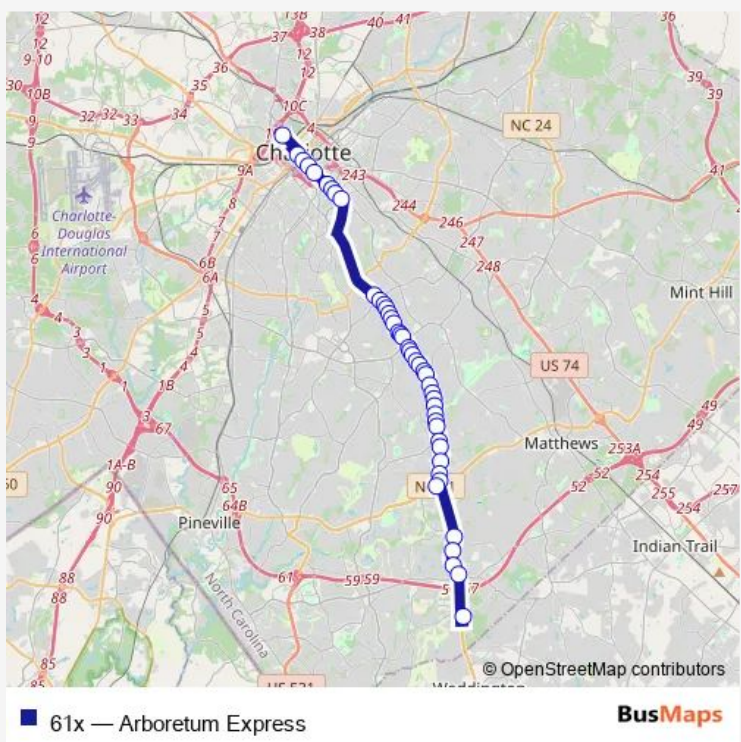

Bus 61x Arboretum Express

[Go to website](#)

Direction
 Johnson & Wales Way & 4th St — Waverly Park and Ride
 44 stops
[Open route schedule](#)

- Johnson & Wales Way & 4th St
- 3rd St & Tryon St
- 3rd St & Brevard St
- 3rd St & Davidson St
- 3rd St & Mcdowell St
- 3rd St & Kings Dr
- 3rd St & Torrence St
- 3rd St & Queens Rd
- Providence Rd & Caswell Rd
- Providence Rd & Sharon Amity Rd
- Providence Rd & Brookridge Ln
- Providence Rd & Greentree Dr
- Providence Rd & Rutledge Ave
- Providence Rd & Huntington Park Dr
- Providence Rd & Cavendish Ct
- Providence Rd & Cloister Dr
- Providence Rd & Strawberry Hill Dr
- Providence Rd @ Camden Pinehurst Apts
- Providence Rd & Fairview Rd
- Providence Rd & Provence Village Ln
- Providence Rd & Cedar Ln

Route schedule
 Johnson & Wales Way & 4th St — Waverly Park and Ride

Monday	16:10-17:20
Tuesday	16:10-17:20
Wednesday	16:10-17:20
Thursday	16:10-17:20
Friday	16:10-17:20
Saturday	—
Sunday	—

Route info
 Direction: Johnson & Wales Way & 4th St
 Stops: 44
 Trip Duration: 1 hour 14 min

Direction

Waverly Park and Ride — Johnson & Wales Way @ Doubletree

25 stops

[Open route schedule](#)

Waverly Park and Ride

Providence Rd & Mckee Rd

Arboretum Cinemas Park & Ride

Providence Rd & Old Sardis Rd

Wednesday 06:12-07:16

Thursday 06:12-07:16

Friday 06:12-07:16

Saturday —

Sunday —

Route info

Direction: Waverly Park and Ride

Stops: 25