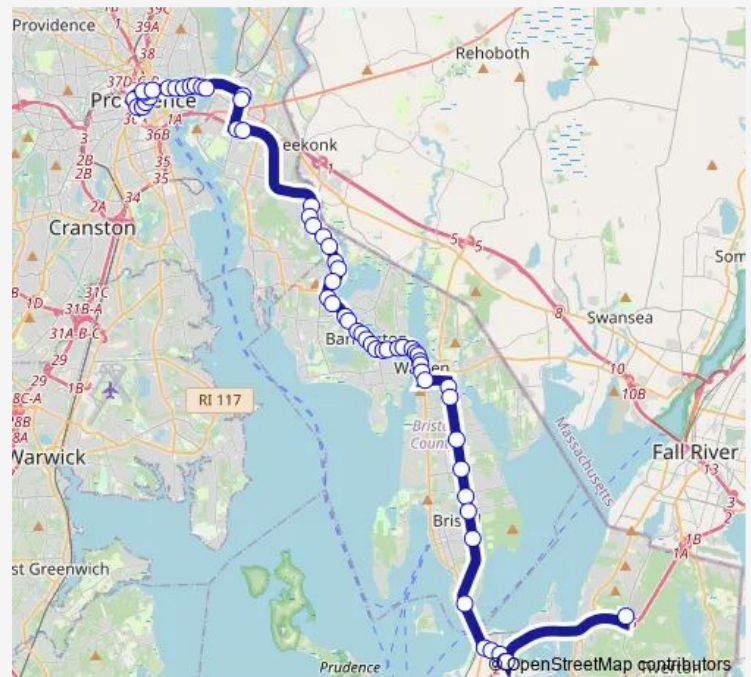

Market St & US-6 (after Filko)

Exchange Terrace (Kennedy Plaza - Stop X)

Route schedule

Park & Ride (Fish Road - Tiverton) — Exchange Terrace (Kennedy Plaza - Stop X)

Monday	15:20
Tuesday	15:20
Wednesday	15:20
Thursday	15:20
Friday	15:20
Saturday	—
Sunday	—

Route info

Direction: Park & Ride (Fish Road - Tiverton)

Stops: 19

Trip Duration: 0 hour 47 min

61x — Tiverton/East Bay Express

Direction

Exchange Terrace (Kennedy Plaza - Stop X) — Park & Ride (Fish Road - Tiverton)

Boyds after RI-24

Park & Ride (East Main - Portsmouth)

Park & Ride (Fish Road - Tiverton)

Direction

Park & Ride (Fish Road - Tiverton) — Turks Head (Weybosset before Post Office)

57 stops

[Open route schedule](#)

Sunday —

Route info

Direction: Park & Ride (Fish Road - Tiverton)

Stops: 57

Trip Duration: 1 hour 3 min

County after Joyce

County opposite Barrington Shopping Center

Opposite 230 County