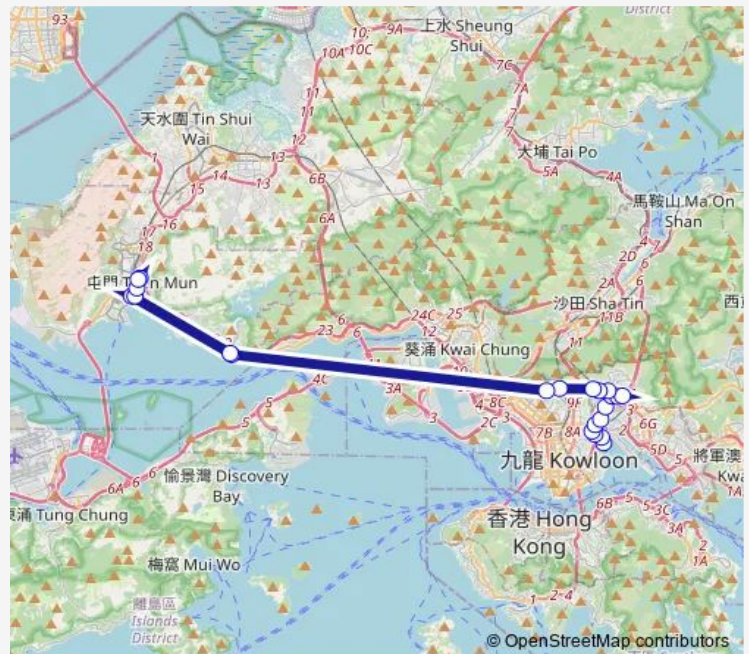

[Ctb] Regal Oriental Hotel, Prince Edward Road East[[Kmb+Ctb] Kowloon City BBI - Regal Oriental Hotel/
Regal Oriental Hotel, Prince Edward Road East[[Kmb] Kowloon City BBI - Regal Oriental Hotel

[Kmb+Ctb] Wong Chung Ming Secondary School/
Wong Chung Ming Secondary School, Choi Hung Road[[Kmb] Wong Chung Ming Secondary School

[Ctb] Wong TAI SIN Police Station, Choi Hung Road[[Kmb+Ctb] Wong TAI SIN Police Station/
Wong TAI SIN Police Station, Choi Hung Road[[Kmb] Wong TAI SIN Police Station

[Kmb] TAI YAU Street, SAN PO Kong

[Ctb] Diamond Hill Station, Lung Cheung Road[[Kmb+Ctb] Diamond Hill Station/
Diamond Hill Station, Lung Cheung Road[[Kmb] Diamond Hill Station

[Ctb] SHA TIN Pass Road, Lung Cheung Road[[Kmb] Wong TAI SIN BBI - Wong TAI SIN Temple

Route schedule

[Kmb+Ctb] Kowloon City Ferry BUS Terminus/
Kowloon City Ferry Pier[[Kmb] Kowloon City Ferry BUS Terminus — [Kmb] Tuen MUN Central BUS Terminus[[Lrtfeeder] Tuen MUN Town Centre

Monday	06:10-23:50
Tuesday	06:10-23:50
Wednesday	06:10-23:50
Thursday	06:10-23:50
Friday	06:10-23:50
Saturday	06:10-22:35
Sunday	06:10-23:15

Route info

Direction: [Kmb+Ctb] Kowloon City Ferry BUS Terminus/
Kowloon City Ferry Pier[[Kmb] Kowloon City Ferry BUS Terminus

Stops: 22

Trip Duration: 1 hour 5 min

61X — Tuen MUN Central - Kowloon City Ferry