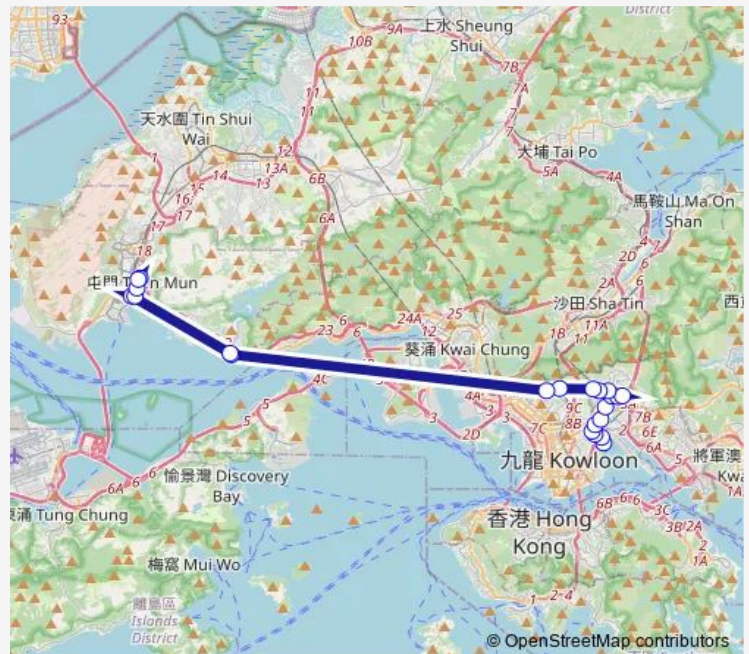

[Ctb] Regal Oriental Hotel, Prince Edward Road East[[Kmb+Ctb] Kowloon City BBI - Regal Oriental Hotel/
Regal Oriental Hotel, Prince Edward Road East[[Kmb] Kowloon City BBI - Regal Oriental Hotel

[Kmb+Ctb] Wong Chung Ming Secondary School/
Wong Chung Ming Secondary School, Choi Hung Road[[Kmb] Wong Chung Ming Secondary School

[Ctb] Wong TAI SIN Police Station, Choi Hung Road[[Kmb+Ctb] Wong TAI SIN Police Station/
Wong TAI SIN Police Station, Choi Hung Road[[Kmb] Wong TAI SIN Police Station

[Kmb] TAI YAU Street, SAN PO Kong

[Ctb] Diamond Hill Station, Lung Cheung Road[[Kmb+Ctb] Diamond Hill Station/
Diamond Hill Station, Lung Cheung Road[[Kmb] Diamond Hill Station

[Ctb] Shatin Pass Road, Lung Cheung Road[[Kmb] Wong TAI SIN BBI - Wong TAI SIN Temple

Route schedule

[Kmb+Ctb] Kowloon City Ferry BUS Terminus/
Kowloon City Ferry Pier[[Kmb] Kowloon City Ferry BUS Terminus — [Kmb] Tuen MUN Central BUS Terminus[[Lrtfeeder] Tuen MUN Town Centre

Monday	06:10-23:50
Tuesday	06:10-23:50
Wednesday	06:10-23:50
Thursday	06:10-23:50
Friday	06:10-23:50
Saturday	06:10-22:35
Sunday	06:10-23:15

Route info

Direction: [Kmb+Ctb] Kowloon City Ferry BUS Terminus/
Kowloon City Ferry Pier[[Kmb] Kowloon City Ferry BUS Terminus

Stops: 22

Trip Duration: 1 hour 1 min

61x — Tuen MUN Central - Kowloon City Ferry