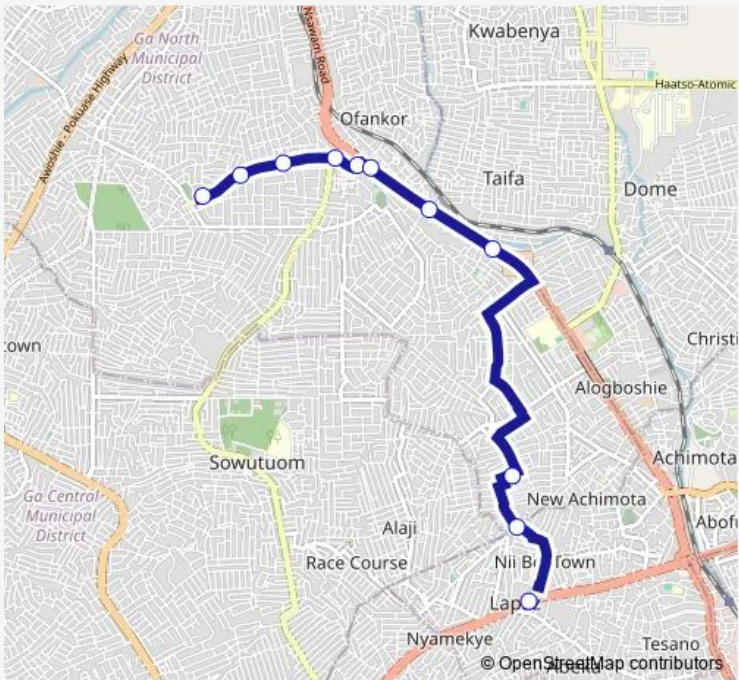

Bus 041B Asofan Station to Abeka lapaz

[Go to website](#)

Direction
Terminal Asofan Station — Terminal Abeka lapaz
11 stops
[Open route schedule](#)

- Terminal Asofan Station
- Abordwe
- Market 088
- Atta mills
- Ofankor Barrier 041
- Ofankor Barrier
- Spot M
- Taifa Junction
- Petroleum
- High Tension
- Terminal Abeka lapaz

Route schedule
Terminal Asofan Station — Terminal Abeka lapaz

Monday	11:48
Tuesday	11:48
Wednesday	11:48
Thursday	11:48
Friday	11:48
Saturday	11:48
Sunday	11:48

Route info
Direction: Terminal Asofan Station
Stops: 11
Trip Duration: 0 hour 28 min

041B — Asofan Station to Abeka lapaz **BusMaps**

041B Bus time schedules and route maps are available in an offline PDF at busmaps.com. Use the busmaps.com website to see live bus times, train schedule or subway schedule, and step-by-step directions for all public transit in Accra

The schedule is provided in the local timezone. Times with "(+1)" indicate departures on the next day.

PDF file created on 2025-01-16

2024 BusMaps.com - All Rights Reserved