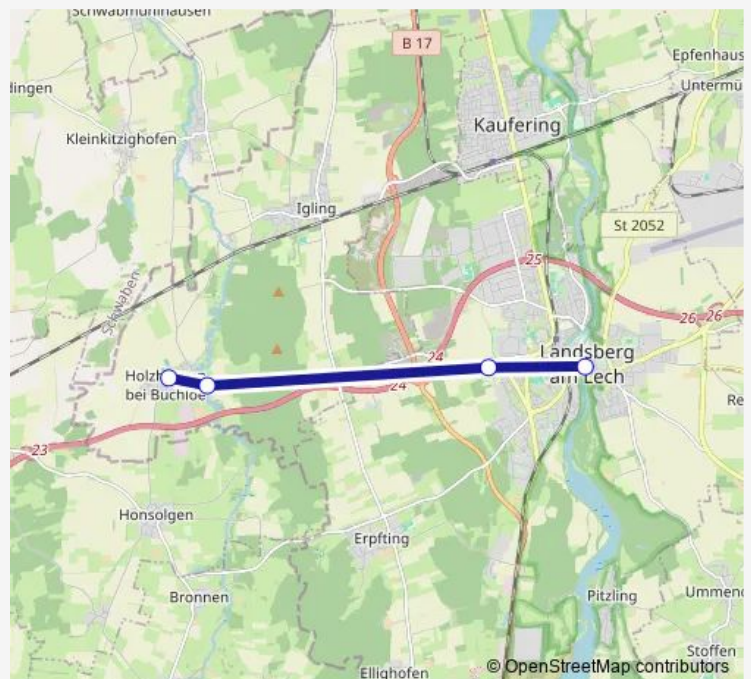

# Bus A311

[Go to website](#)**Direction**

Landsberg, Hauptplatz — Holzhausen (b. Buchloe), Pfarrheim

4 stops

[Open route schedule](#)

Landsberg, Hauptplatz

Landsberg, Klinikum

Holzhausen (b. Buchloe), Magnusheim

Saturday 00:30-23:30

Sunday 00:30-23:30

**Route info**

Direction: Landsberg, Hauptplatz

Stops: 4

Trip Duration: 0 hour 15 min

A311

### Direction

Holzhausen (b. Buchloe), Pfarrheim — Landsberg, Hauptplatz

4 stops

[Open route schedule](#)

Holzhausen (b. Buchloe), Pfarrheim

Holzhausen (b. Buchloe), Magnusheim

Landsberg, Klinikum

Landsberg, Hauptplatz

### Route schedule

Holzhausen (b. Buchloe), Pfarrheim — Landsberg, Hauptplatz

Monday 00:10-23:10

Tuesday 00:10-23:10

Wednesday 00:10-23:10

Thursday 00:10-23:10

Friday 00:10-23:10

Saturday 00:10-23:10