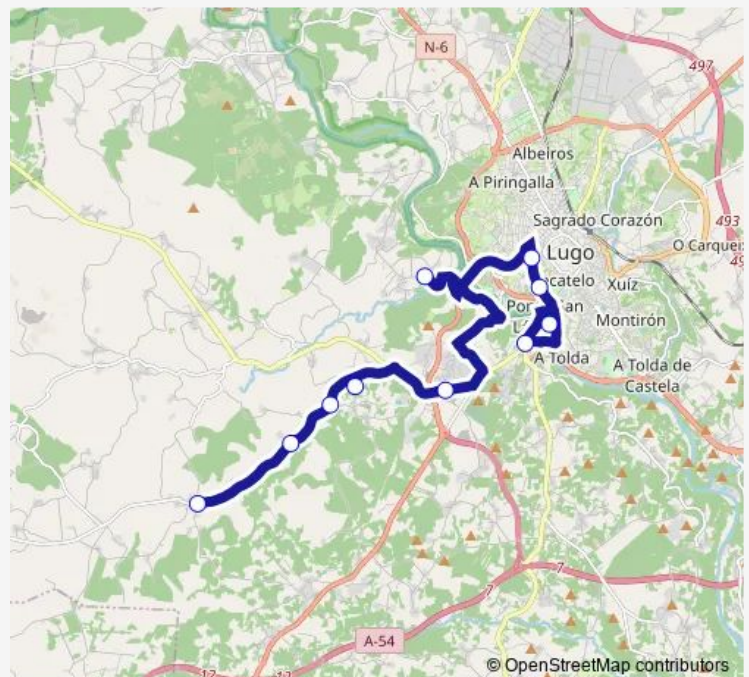

Ronda DO Carme 69-Infobus

Orbazai-dársena

Parada BUS Verdilugo

As Cavadas (S.Xoan A.)dár

As Lagoas (dársena)

Seoane

Burgo li

Route schedule

Empalme Portomarín — Burgo li

Monday	15:50
Tuesday	15:50
Wednesday	15:50
Thursday	15:50
Friday	15:50
Saturday	—
Sunday	—

Route info

Direction: Empalme Portomarín

Stops: 10

Trip Duration: 0 hour 39 min

■ Xg890017 — Empalme Portomarín-Burgo li

Direction

Burgo li — Empalme Portomarín

10 stops

[Open route schedule](#)

Burgo li

Seoane

As Lagoas (dársena)

As Cavadas (S.Xoan A.)dár

Monday 08:51

Tuesday 08:51

Wednesday 08:51

Thursday 08:51

Friday 08:51

Saturday —

Sunday —

Route info