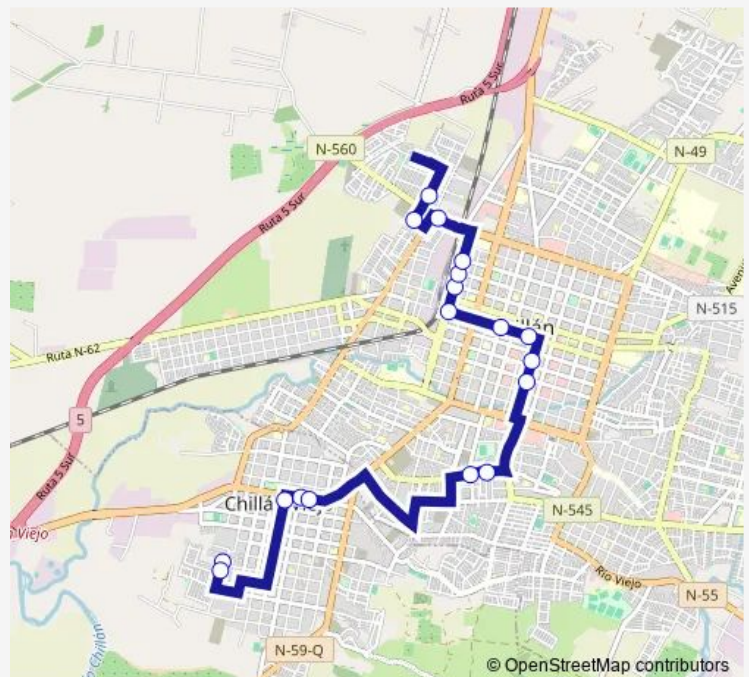

**Direction**

Luis Araneda / DEL Rosario — SAN Cristobal / Pasaje 2

18 stops

[Open route schedule](#)

Luis Araneda / DEL Rosario

Cornelio Olivares / Sta. Ines

Luis Araneda / Av. Bernardo O Higgins

Av. Bernardo O Higgins / Cabildo

Av. Brasil / Bulnes

Av. Brasil / Vega DE Saldias

Av. Brasil / Gamero

Parque Lantano / Avda. Ruiz DE Gamboa

Paraiso / Paraiso

SAN Cristobal / Pasaje 2

Route schedule

Luis Araneda / DEL Rosario — SAN Cristobal / Pasaje 2

Monday 07:15-21:15

Tuesday 07:15-21:15

Wednesday 07:15-21:15

Thursday 07:15-21:15

Friday 07:15-21:15

Saturday 07:15-21:15

Sunday 07:15-21:15

Route info

Direction: Luis Araneda / DEL Rosario

Stops: 18

Trip Duration: 0 hour 28 min

C39\_I — Chillan Viejo

C39\_I Bus time schedules and route maps are available in an offline PDF at [busmaps.com](https://busmaps.com). Use the [busmaps.com](https://busmaps.com) website to see live bus times, train schedule or subway schedule, and step-by-step directions for all public transit in Chillan