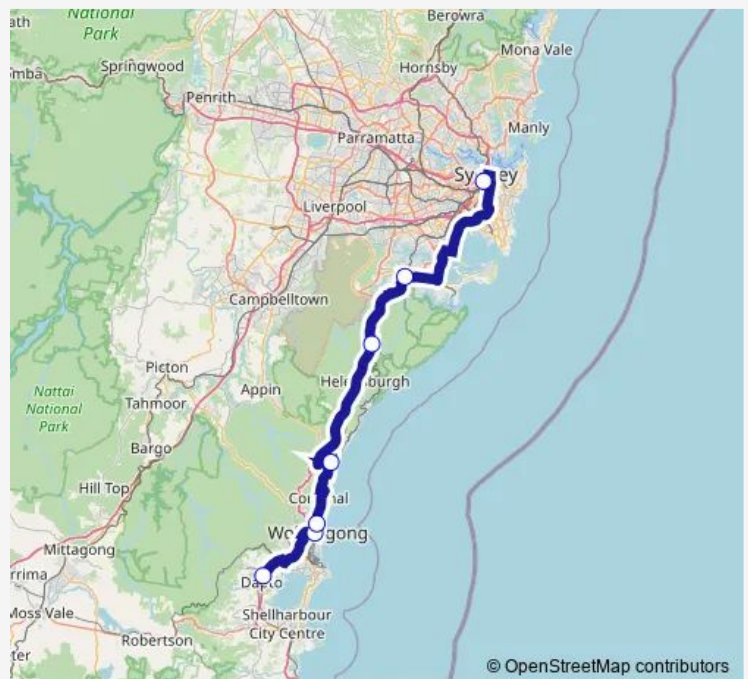

[Open route schedule](#)

Central Station, Western Concourse

Sutherland Station, East Pde, Stand E

Waterfall Station, Access Rd, Mckell Av

Princes Hwy After Ajax Av

Wollongong Station, Station St

Dapto Station, Station St

Route schedule

Central Station, Western Concourse — Dapto Station, Station St

Monday —

Tuesday —

Wednesday —

Thursday —

Friday —

Saturday 04:30-21:56

Sunday 04:30-21:56

Route info

Direction: Central Station, Western Concourse

Stops: 6

Trip Duration: 2 hour 5 min

21sc — Dapto, then Wollongong, North Wollongong, Waterfall, Sutherland, Central

Direction

Dapto Station, Station St — Central Station, Western Concourse

Central Station, Western Concourse

Route schedule

Dapto Station, Station St — Central Station, Western Concourse

Monday —

Tuesday —

Wednesday —

Thursday —

Friday —