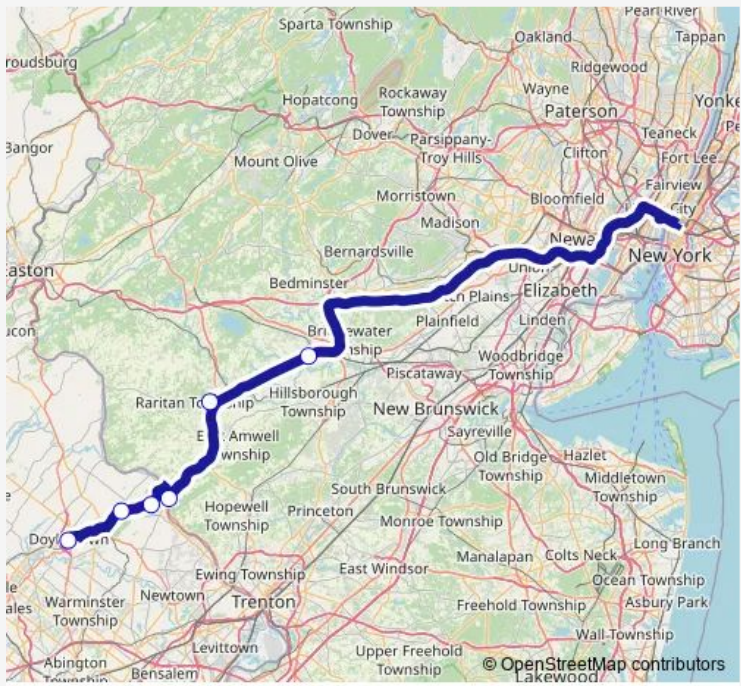

## Bus Doylestown Flemington Eastbound

[Go to website](#)

**Direction**  
 Doylestown, PA- Septa Train Station Bus Shelter - 130 S Clinton Ave — Branchburg, NJ - Municipal Park & Ride  
 6 stops  
[Open route schedule](#)

- Doylestown, PA- Septa Train Station Bus Shelter - 130 S Clinton Ave
- Lahaska, PA- Peddler's Village At Street Rd
- New Hope, PA- Bus Shelter In Logan Square Near Ups Store
- Lambertville, NJ - Bus Shelter On Bridge St Near Exxon
- Flemington, NJ - Liberty Village Lower Commuter Lot
- Branchburg, NJ - Municipal Park & Ride

Route schedule

Doylestown, PA- Septa Train Station Bus Shelter - 130 S Clinton Ave — Branchburg, NJ - Municipal Park & Ride

|           |       |
|-----------|-------|
| Monday    | —     |
| Tuesday   | —     |
| Wednesday | —     |
| Thursday  | —     |
| Friday    | —     |
| Saturday  | 08:20 |
| Sunday    | 08:20 |

**Route info**

Direction: Doylestown, PA- Septa Train Station Bus Shelter - 130 S Clinton Ave

Stops: 6

Trip Duration: 1 hour 15 min

Bus time schedules and route maps are available in an offline PDF at [busmaps.com](https://busmaps.com). Use the [busmaps.com](https://busmaps.com) website to see live bus times, train schedule or subway schedule, and step-by-step directions for all public transit in Doylestown