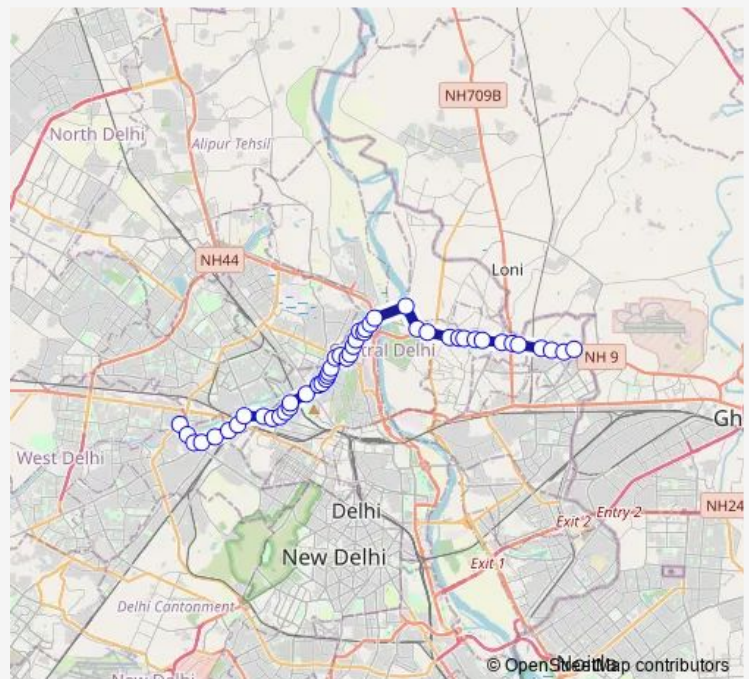

Bus 234cleup

[Go to website](#)

Direction

Punjabi Bagh Terminal — Harsh Vihar/Nand Nagri Jail

47 stops

[Open route schedule](#)

Punjabi Bagh Terminal

New Moti Nagar B-Block

Karampura Terminal

Karampura Dispensary

Campa Cola

S B Mill

Zakhira

Inderlok

E Block Shastri Nagar (Subdhara Colony)

Shastri Nagar Metro Station

Subhadra Colony

Shastri Nagar A Block

Gulabi Bagh Xing

Chowki No-2

Shakti Nagar-Nangia Park

Roop nagar

P S Roop Nagar- Banglow Road

Maurice Nagar

Doulat Ram College

Shri Ram College

Patel Chest

Route schedule

Punjabi Bagh Terminal — Harsh Vihar/Nand Nagri Jail

Monday 12:32-16:12

Tuesday 12:32-16:12

Wednesday 12:32-16:12

Thursday 12:32-16:12

Friday 12:32-16:12

Saturday 12:32-16:12

Sunday 12:32-16:12

Route info

Direction: Punjabi Bagh Terminal

Stops: 47

Trip Duration: 1 hour 47 min

234cleup

BusMaps