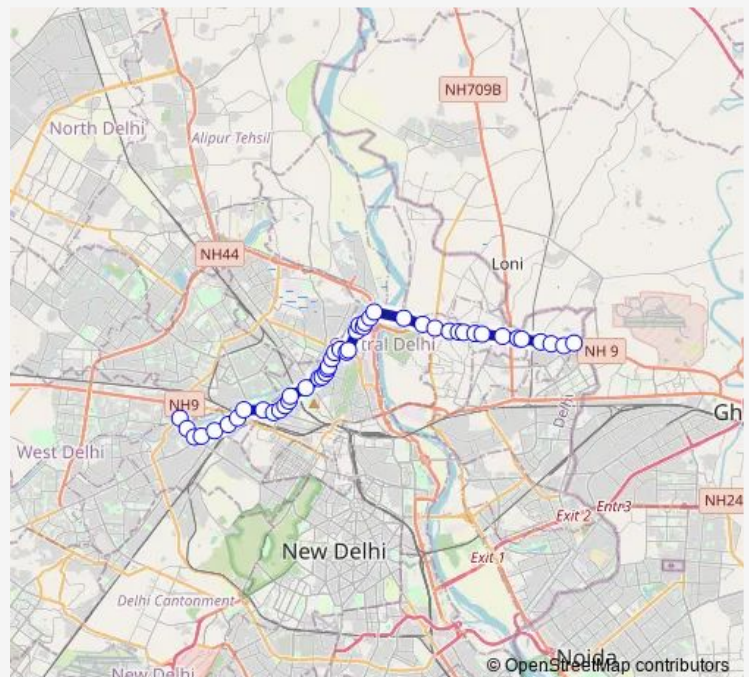

Thursday 08:58-20:52

Friday 08:58-20:52

Saturday 08:58-20:52

Sunday 08:58-20:52

Route info

Direction: Punjabi Bagh Terminal

Stops: 46

Trip Duration: 1 hour 26 min

234cleup

BusMaps

Khalsa College

INS Hostel

Vishwa Vidyalaya Metro Station

Lucknow Road

Inmas

Cghc Dispensary