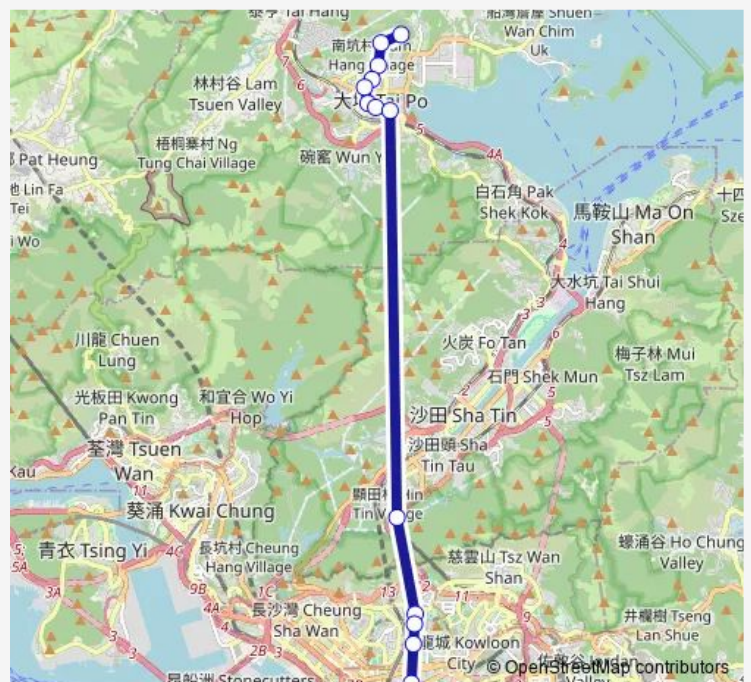

Monday 05:15-17:50

Tuesday 05:15-17:50

Wednesday 05:15-17:50

Thursday 05:15-17:50

Friday 05:15-17:50

Saturday 05:15-23:20

Sunday 05:25-23:20

Route info

Direction: [Kmb] FU TIP BUS Terminus

Stops: 21

Trip Duration: 0 hour 49 min

72X — FU TIP - Mong KOK (Park Avenue)

[Ctb] YEE ON Court, Argyle Street[[Kmb] YEE ON Court

[Ctb] Peace Avenue, Argyle Street[[Kmb] Peace Avenue