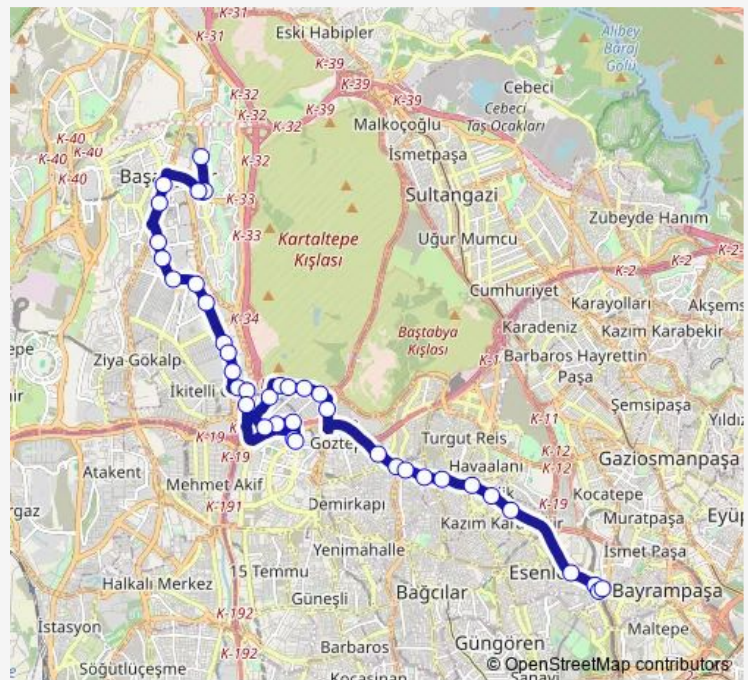

Thursday 06:20

Friday 06:20

Saturday 06:20

Sunday 06:00

Route info

Direction: Yeşilvadi

Stops: 39

Trip Duration: 0 hour 46 min

Medipol Üniversite H

Fatih Mahallesi

Kemalpaşa Mahallesi

Yüzyil Köprüsü

Tuna Mahallesi

Mehmet Akif Ersoy Cd

Birlik Mahallesi

Kazim Karabekir Mah.