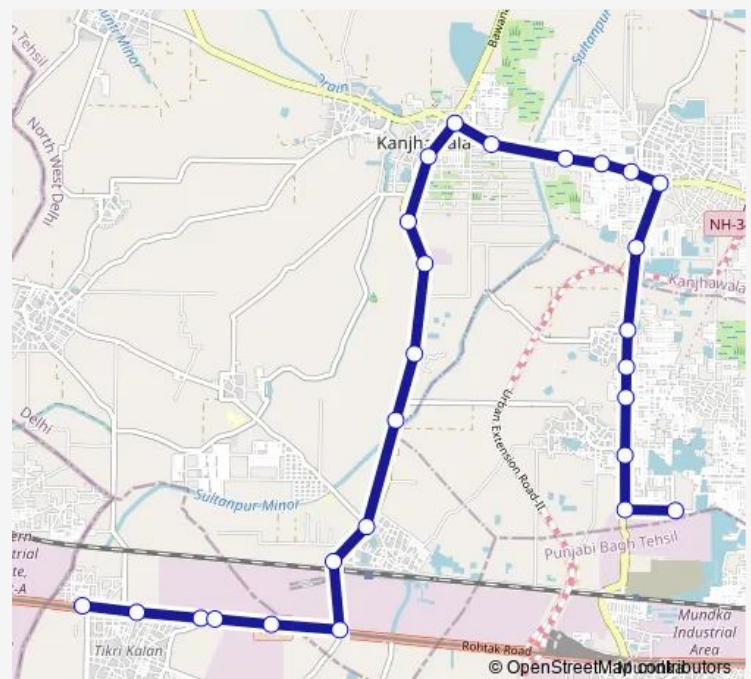

### Direction

Tikri Border Metro Station — Rani Khera Depot 3

26 stops

[Open route schedule](#)

Tikri Border Metro Station

Tikari Village

Tikri Hospital

Tikri Piyau / Azad Hind Gram

### Route schedule

Tikri Border Metro Station — Rani Khera Depot 3

Monday 18:17-21:53

Tuesday 18:17-21:53

Wednesday 18:17-21:53

Thursday 18:17-21:53

Friday 18:17-21:53

Saturday 18:17-21:53

Sunday 18:17-21:53

### Route info

Direction: Tikri Border Metro Station

Stops: 26

Trip Duration: 1 hour 3 min

■ 981stldown

BusMaps

Mubarak Pur Crossing

Rani Khera School / Bhagya Vihar