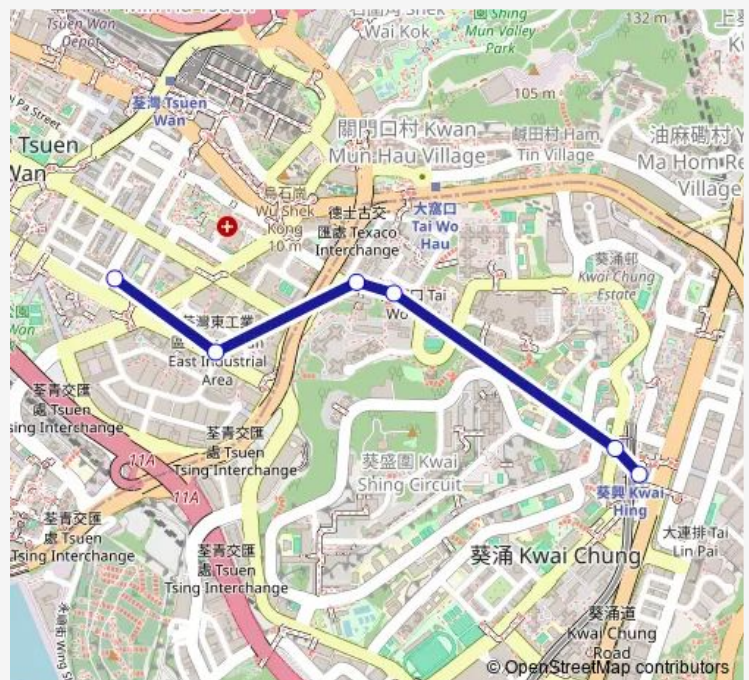

### Direction

HO PUI STREET, NEAR MARY OF PROVIDENCE PRIMARY SCHOOL — KWAI HING GOVERNMENT OFFICES

6 stops

[Open route schedule](#)

HO PUI STREET, NEAR MARY OF PROVIDENCE PRIMARY SCHOOL

YEUNG UK ROAD, NEAR JUMBO IADVANTAGE

### Route schedule

HO PUI STREET, NEAR MARY OF PROVIDENCE PRIMARY SCHOOL — KWAI HING GOVERNMENT OFFICES

Monday	06:35-22:00
Tuesday	06:35-22:00
Wednesday	06:35-22:00
Thursday	06:35-22:00
Friday	06:35-22:00
Saturday	06:35-22:00
Sunday	06:35-22:00

### Route info

Direction: HO PUI STREET, NEAR MARY OF PROVIDENCE PRIMARY SCHOOL

Stops: 6

Trip Duration: 0 hour 13 min

### Direction

KWAI HING GOVERNMENT OFFICES — HO PUI STREET, NEAR MARY OF PROVIDENCE PRIMARY SCHOOL

5 stops

[Open route schedule](#)

KWAI HING GOVERNMENT OFFICES

TEXACO ROAD, NEAR S.K.H. CROWN OF THORNS CHURCH & SADICK KINDERGARTEN