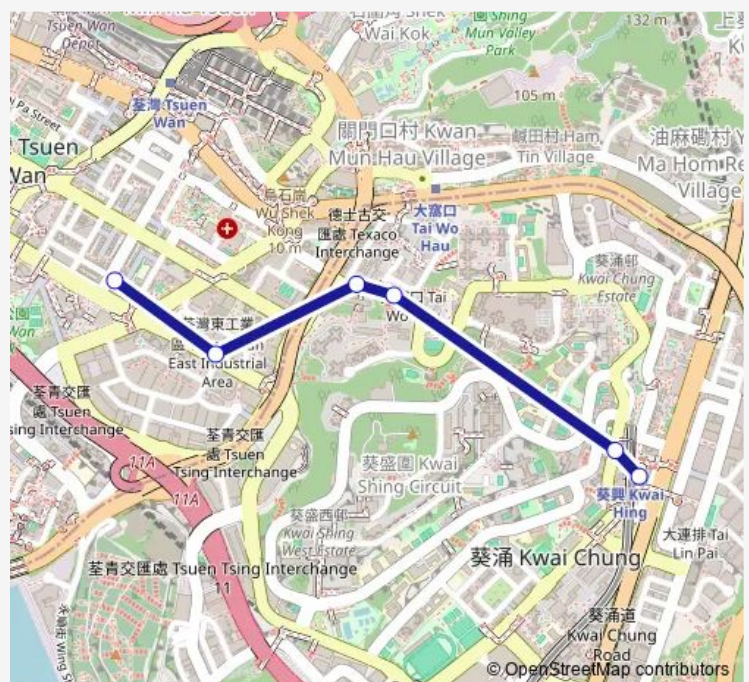

Bus 89a Tsuen WAN (HO PUI Street) - Kwai Hing Station (Supplementary Service)

[Go to website](#)

Direction

HO PUI Street, Near Mary OF Providence Primary School
— Kwai Hing Government Offices

6 stops

[Open route schedule](#)

Kwai Hing Government Offices

Route schedule

HO PUI Street, Near Mary OF Providence Primary School
— Kwai Hing Government Offices

Monday 06:35-22:00

Tuesday 06:35-22:00

Wednesday 06:35-22:00

Thursday 06:35-22:00

Friday 06:35-22:00

Saturday 06:35-22:00

Sunday 06:35-22:00

Route info

Direction: HO PUI Street, Near Mary OF Providence Primary School

Stops: 6

Trip Duration: 0 hour 13 min

Direction

Kwai Hing Government Offices — HO PUI Street, Near Mary OF Providence Primary School

5 stops

[Open route schedule](#)

Kwai Hing Government Offices

Texaco Road, Near S.K.H. Crown OF Thorns Church & Sadick Kindergarten