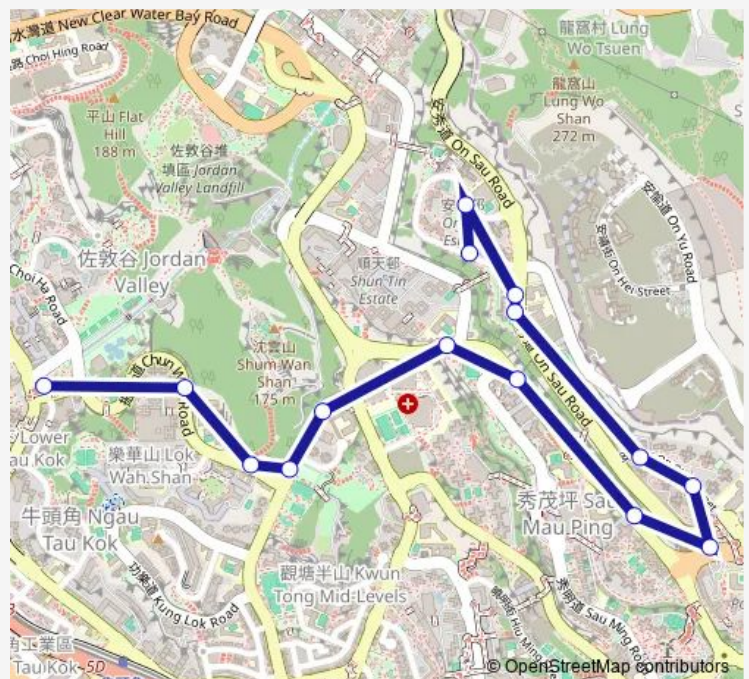

HONG NING ROAD, OUTSIDE KO LUI SECONDARY SCHOOL

HONG NING ROAD, OUTSIDE SAU MAU PING DISCIPLINED SERVICES QUARTERS

Chun WAH Road, Outside LOK WAH Estate Community Centre

Chun WAH Road, Outside PO WAH House

NGAU TAU KOK BUS TERMINUS

Route schedule

ON YAN STREET, NEAR HANG TAI HOUSE — NGAU TAU KOK BUS TERMINUS

Monday	06:30-23:21
Tuesday	06:30-23:21
Wednesday	06:30-23:21
Thursday	06:30-23:21
Friday	06:30-23:21
Saturday	06:30-23:21
Sunday	06:30-23:21

Route info

Direction: ON YAN STREET, NEAR HANG TAI HOUSE

Stops: 14

Trip Duration: 0 hour 13 min

Direction

NGAU TAU KOK BUS TERMINUS — ON YAN STREET,
NEAR HANG TAI HOUSE

15 stops

[Open route schedule](#)

NGAU TAU KOK BUS TERMINUS

CHUN WAH ROAD, OPPOSITE LOK NGA COURT

CHUN WAH ROAD, OPPOSITE LOK WAH ESTATE
COMMUNITY CENTRE

HONG NING ROAD, OPPOSITE HONG NING ROAD
PARK

Hong Ning Road, Opposite KO LUI Secondary School