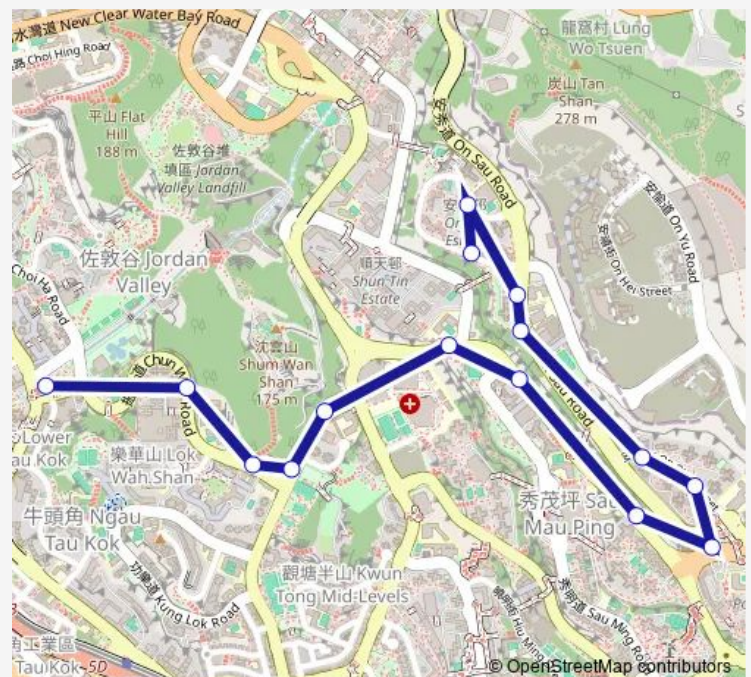

Ngau TAU KOK BUS Terminus

### Route schedule

ON YAN Street, Near Hang TAI House — Ngau TAU KOK BUS Terminus

Monday 06:30-23:21

Tuesday 06:30-23:21

Wednesday 06:30-23:21

Thursday 06:30-23:21

Friday 06:30-23:21

Saturday 06:30-23:21

### Route info

Direction: ON YAN Street, Near Hang TAI House

Stops: 14

Trip Duration: 0 hour 23 min

89a — ON TAI Estate - Ngau TAU KOK BUS Terminus

## Direction

Ngau TAU KOK BUS Terminus — ON YAN Street, Near Hang TAI House

15 stops

[Open route schedule](#)

Ngau TAU KOK BUS Terminus

Chun WAH Road, Opposite LOK NGA Court

Chun WAH Road, Opposite LOK WAH Estate Community Centre