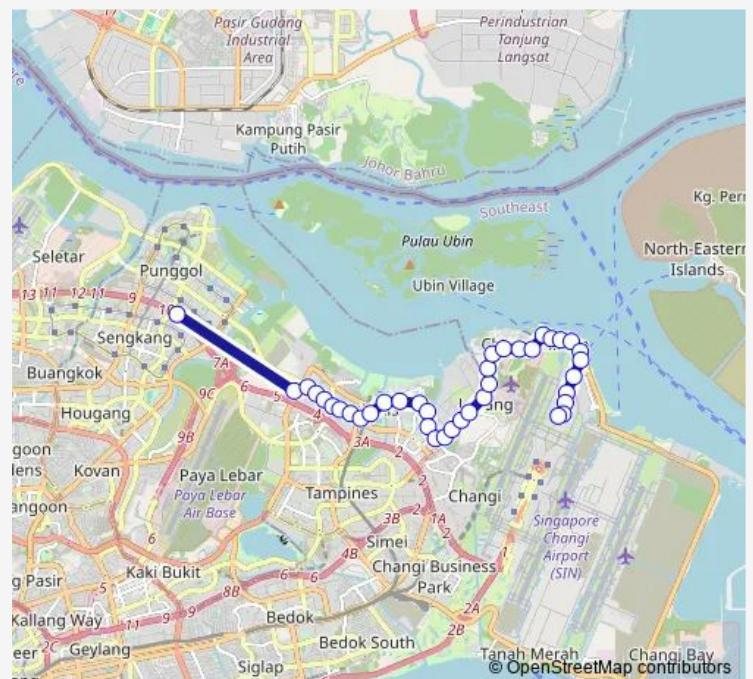

### Route schedule

Aft Punggol Rd — Airfreight Ter Bldg

Monday 05:53

Tuesday 05:53

Wednesday 05:53

Thursday 05:53

Friday 05:53

Saturday —

### Route info

Direction: Aft Punggol Rd

Stops: 38

Trip Duration: 1 hour 10 min

89a

BusMaps

Loyang Way/Soxal

Bef Sch Of Commando