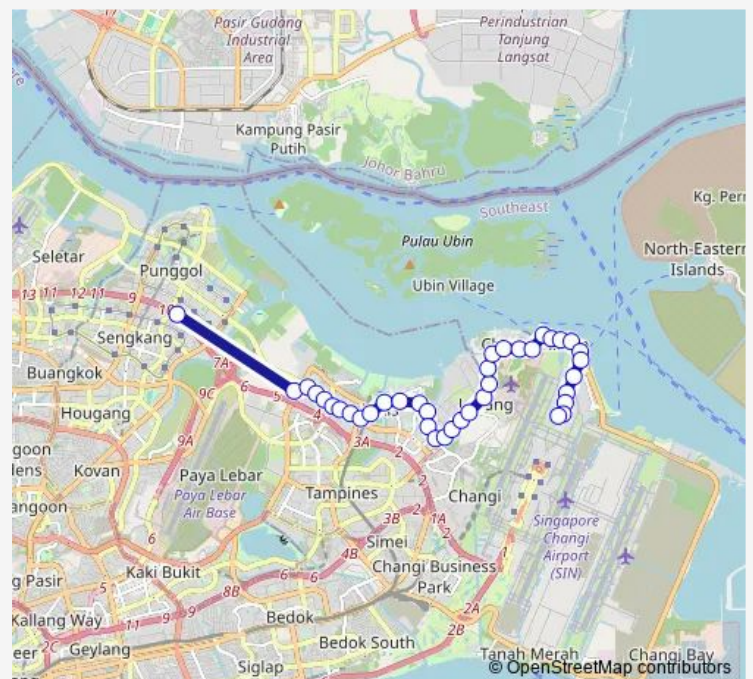

Thursday 05:53

Friday 05:53

Saturday —

Sunday —

Route info

Direction: Aft Punggol Rd

Stops: 38

Trip Duration: 1 hour 10 min

89A

BusMaps

Loyang Way/Soxal

Bef Sch Of Commando

Bef Cranwell Rd

Opp Maranatha B-P Ch

Aft Changi Golf Course

Bef S'pore Aviation Ac