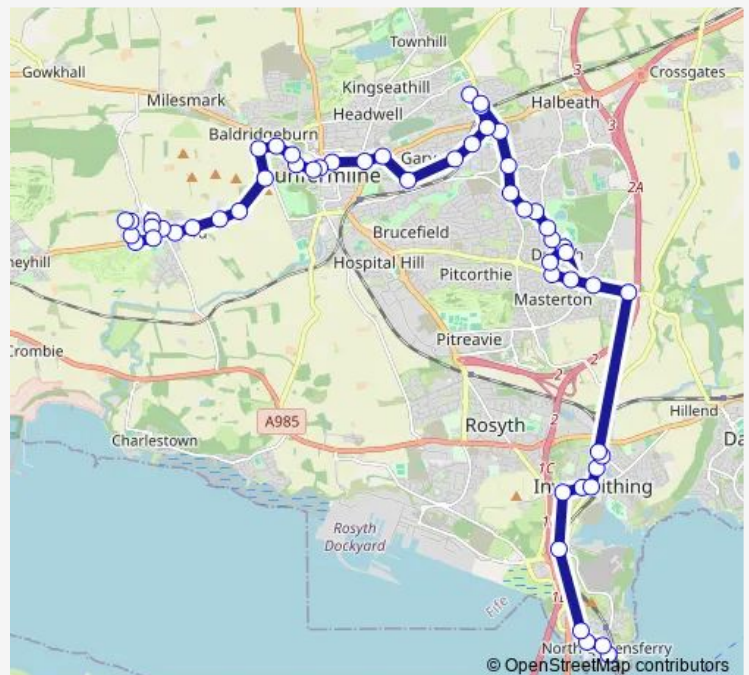

Thursday 09:19-17:24

Friday 09:19-17:24

Saturday 09:19-17:24

Sunday —

Route info

Direction: Battery Road Turning Circle

Stops: 54

Trip Duration: 0 hour 59 min

89A — Crossford - North Queensferry Battery Road

Bergen Avenue

Gipsy Lane

Old Linburn Road

Linburn Grove

Queen Margaret Rail Station

Queen Margaret Hospital

Queen Margaret Rail Station

Halbeath Place

Garvock Bridge

Guildry Grove

St Johns Drive

Transy Grove

Park Place

Kingsgate Centre

Bus Station

Thursday 16:23

Friday 16:23

Saturday 16:23

Sunday —

Route info

Direction: Venachar Place

Stops: 49

Trip Duration: 0 hour 59 min