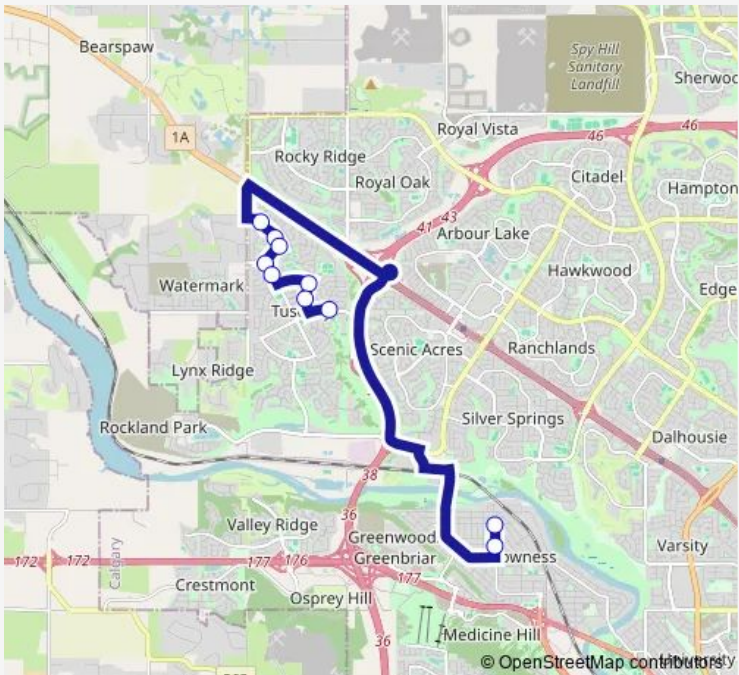

**Bus 726 Bowness/Tuscany North**

[Go to website](#)

**Direction**  
 SB Tusslewood DR @ S.OF Tuscany Springs BV NW —  
 SB 77 ST NW @ 46 AV Nw

9 stops

[Open route schedule](#)

- SB Tusslewood DR @ S.OF Tuscany Springs BV NW
- SB Tusslewood DR @ Tusslewood HT NW
- SB Tuscany Springs HL @ Tusselwood DR Nw
- SB Tuscany WY @ Tuscany Springs HL Nw
- SB Tuscany WY @ Tuscany Ridge HT Nw
- SB Tuscany Valley VW @ Tuscany DR Nw
- SB Tuscany Valley VW @ Tuscany Valley GA Nw
- EB Tuscany BV @ Tuscany Springs BV Nw
- SB 77 ST NW @ 46 AV Nw

**Route schedule**  
 SB Tusslewood DR @ S.OF Tuscany Springs BV NW —  
 SB 77 ST NW @ 46 AV Nw

Monday	08:25
Tuesday	08:25
Wednesday	08:25
Thursday	08:25
Friday	08:25
Saturday	—
Sunday	—

**Route info**

Direction: SB Tusslewood DR @ S.OF Tuscany Springs BV NW

Stops: 9

Trip Duration: 0 hour 25 min

**Direction**

SB 77 ST NW @ 46 AV Nw — EB Tuscany BV @ Tuscany Springs BV Nw

10 stops

[Open route schedule](#)

SB 77 ST NW @ 46 AV Nw

SB 77 ST NW @ 43 AV Nw

Thursday 15:40

Friday 14:05

Saturday —

Sunday —

**Route info**

Direction: SB 77 ST NW @ 46 AV Nw

Stops: 10

Trip Duration: 0 hour 27 min