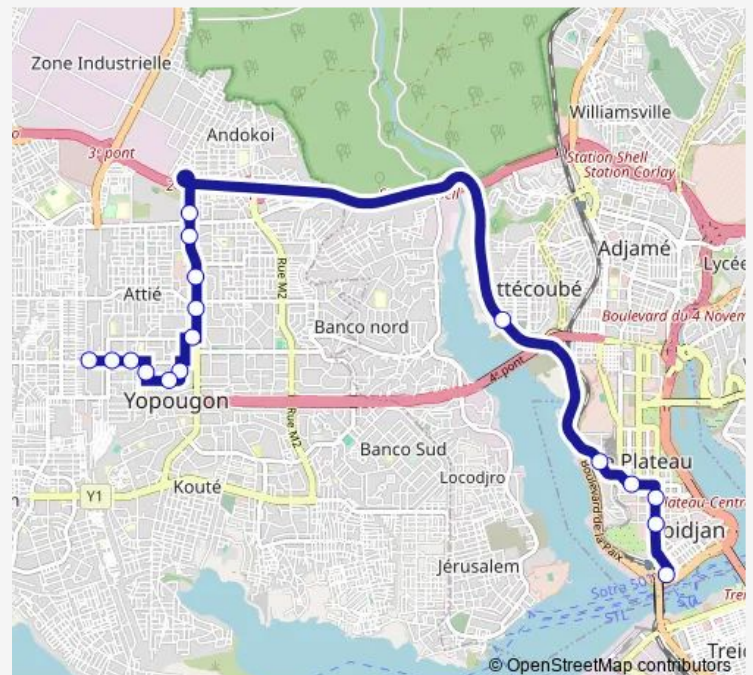

### Route schedule

Gare Sud — Terminus Amondji

Monday 06:00

Tuesday 06:00

Wednesday 06:00

Thursday 06:00

Friday 06:00

Saturday 06:00

### Route info

Direction: Gare Sud

Stops: 17

Trip Duration: 0 hour 50 min

726 — Gare Sud ↔ Yopougon Attié Terminus 47

## Route info

Direction: Terminus Amondji

Stops: 21

Trip Duration: 0 hour 55 min

726 Bus time schedules and route maps are available in an offline PDF at [busmaps.com](https://busmaps.com). Use the [busmaps.com](https://busmaps.com) website to see live bus times, train schedule or subway schedule, and step-by-step directions for all public transit in Abidjan