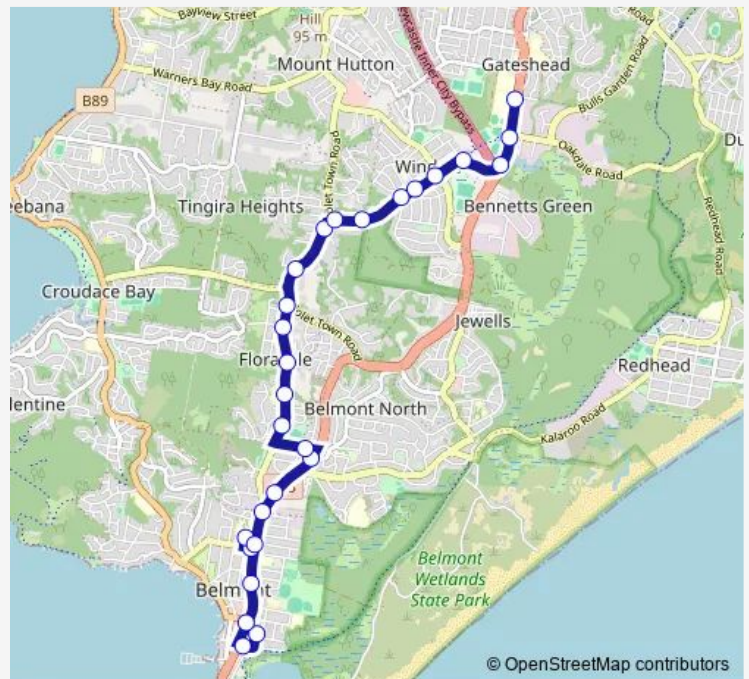

- St Francis Xavier Primary School, Ernest St
- Tafe Hunter, Gen St
- Pacific Hwy Before Macquarie St
- Pacific Hwy After Maude St
- Evans St At Pacific Hwy
- Belmont High School, Henry St
- Pacific Hwy Opp Stanley St
- Pacific Hwy Opp Cobbin Pde
- Pacific Hwy At York Cres
- Pacific Hwy Opp Old Belmont Rd
- Park St At Elidge Cres
- Floraville Rd Opp Marks Oval
- Floraville Public School, Floraville Rd
- Floraville Rd At Victoria St
- Floraville Rd At Harold St
- Royal Institute For Deaf And Blind Children, Floraville Rd
- Violet Town Rd Before Burton Rd
- Violet Town Rd At John St
- Croudace Rd After Violet Town Rd
- Croudace Rd Opp Bangalay Reserve

Route schedule

St Francis Xavier Primary School, Ernest St — Hunter Sports High, Pacific Hwy

Monday	15:27
Tuesday	15:27
Wednesday	15:27
Thursday	15:27
Friday	15:27
Saturday	—
Sunday	—

Route info

Direction: St Francis Xavier Primary School, Ernest St

Stops: 27

Trip Duration: 0 hour 22 min

726 — St. Francis Xavier, Belmont to Hunter Sports High School

Lake St At Willandra Cres

Lake St Opp Wilga St

Lake St At South Street

Windale Gateshead Bowling Club, Lake St