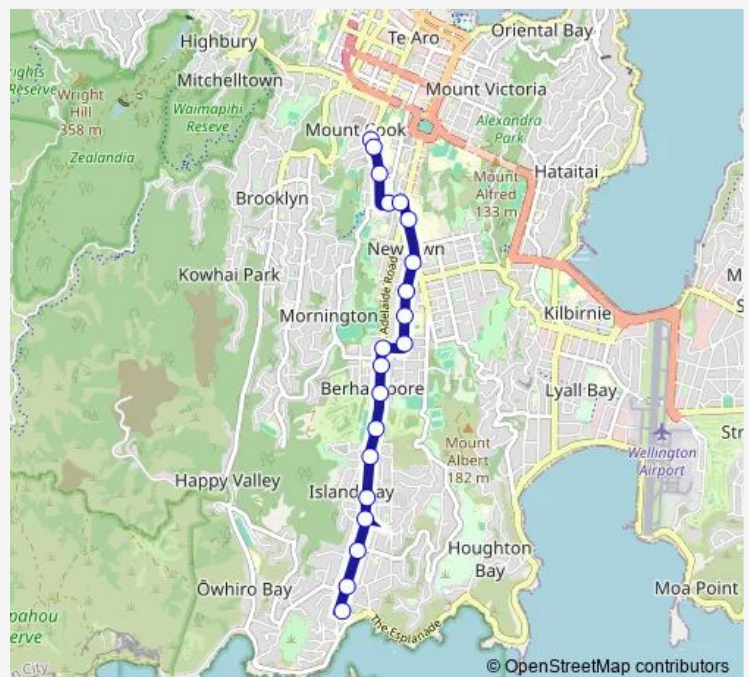

Rintoul Street (near 63)

Rintoul Street at Wakefield Hospital

Rintoul Street (near 191)

Luxford St at Berhampore Shops (opposite)

Adelaide Road (near 493)

Adelaide Road (near 543)

Adelaide Road at Wakefield Park (opposite)

The Parade (near 21)

The Parade (near 103)

Island Bay Shops - The Parade

The Parade (near 225)

The Parade at Humber Street (near 311)

Island Bay - Reef Street opposite Shorland Park

Route schedule

Wellington High School (school stop) — Island Bay - Reef Street opposite Shorland Park

Monday	15:25
Tuesday	15:25
Wednesday	15:25
Thursday	15:25
Friday	15:25
Saturday	—
Sunday	—

Route info

Direction: Wellington High School (school stop)

Stops: 20

Trip Duration: 0 hour 19 min

726 — Owhiro Bay - Island Bay - Berhampore - Wellington High School

Direction

The Esplanade opposite Beach Street — Massey University - Wallace Street (opposite)

33 stops

[Open route schedule](#)

The Esplanade opposite Beach Street

The Esplanade (opposite 368)

The Esplanade (opposite 432)