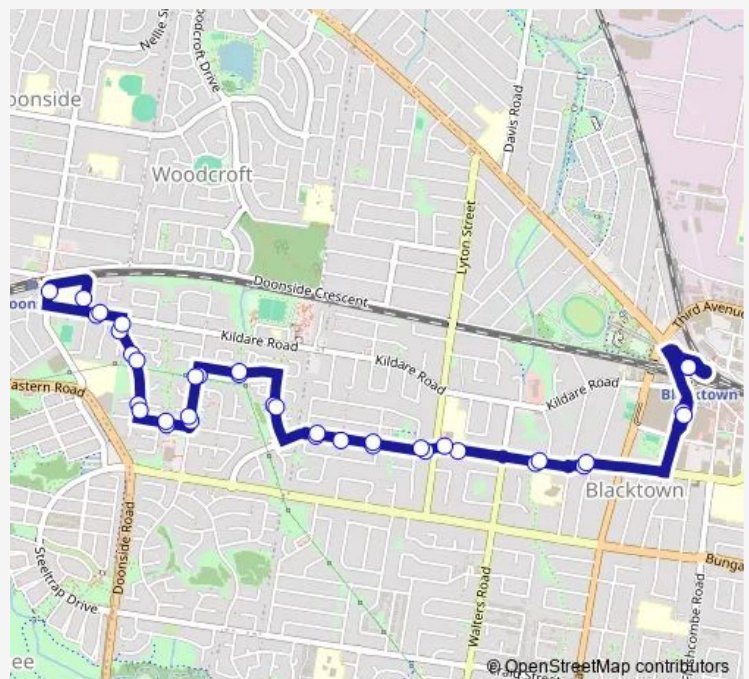

Stops: 40

Trip Duration: 0 hour 40 min

726 — Blacktown to Doonside via Monash Rd (Loop Service)

Mandoo Dr After Kildare Rd

Mandoo Dr After Helios Cres

Mandoo Dr After Melkarth Pl

Birdwood Av Opp Doonside Community Health Centre

Kildare Rd Opp Blue Hills Cres

Kildare Rd Before Heart Pl

Walters Rd After Kildare Rd

Newton Rd Before Meroo St

Newton Rd Opp Kirkman Rd

Westpoint Bus Interchange, Stand 2

Blacktown Station, Stand F

Direction

Monday 06:46-17:11

Tuesday 06:46-17:11

Wednesday 06:46-17:11

Thursday 06:46-17:11

Friday 06:46-17:11

Saturday 09:30-16:30

Sunday 09:46-15:46

Route info

Direction: Blacktown Station, Stand F

Stops: 37

Trip Duration: 0 hour 30 min

Rosenthal St After Birdwood Av

Rosenthal St Opp Astral Dr

Astral Dr Before Suncrest Pl

Solaris Dr Opp Orissa Way

Monash Rd After Girra Rd