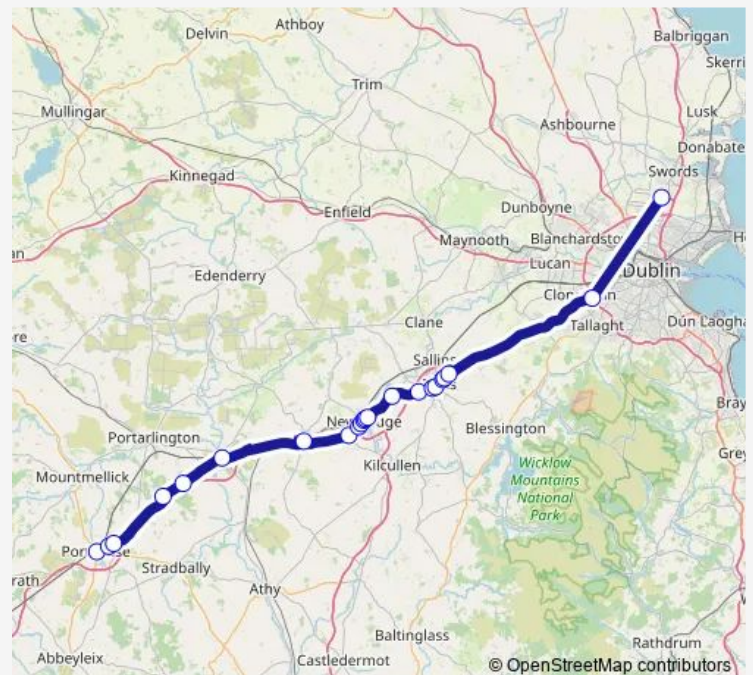

Thursday 00:30-23:30

Friday 00:30-23:30

Saturday 00:30-23:30

Sunday 00:30-23:30

Route info

Direction: Portlaoise JFL Avenue

Stops: 22

Trip Duration: 1 hour 55 min

Thursday 00:30-23:30

Friday 00:30-23:30

Saturday 00:30-23:30

Sunday 00:30-23:30

Route info

Direction: Dublin Airport Zone 16

Stops: 22

Trip Duration: 2 hour 0 min