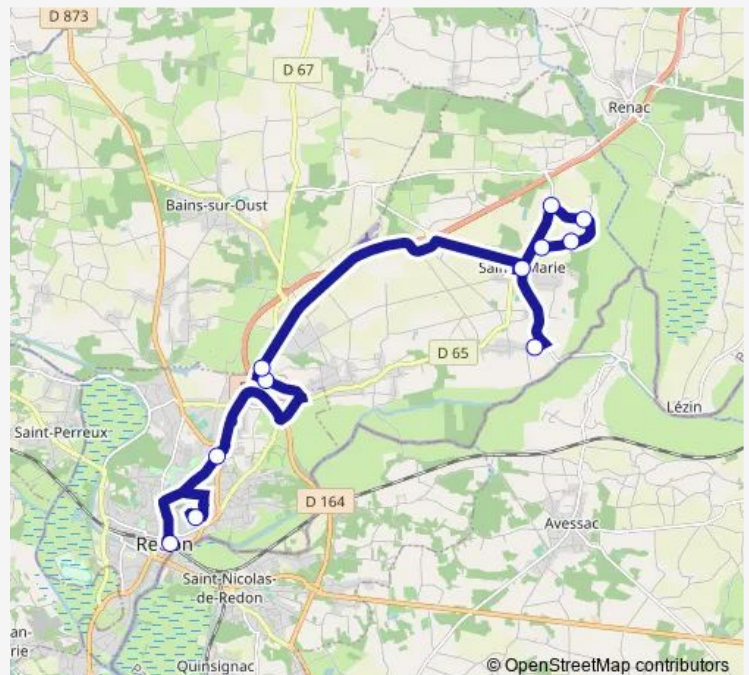

Saturday —

Sunday —

Route info

Direction: Tribunal

Stops: 11

Trip Duration: 0 hour 48 min

Direction

Parc Anger - 35 — Haut-Montenac

14 stops

[Open route schedule](#)

Parc Anger - 35

Rue des Chataigniers/Prado

Broussais

Tournebride

Fresche

La Gruche

Sunday —

Route info

Direction: Parc Anger - 35

Stops: 14

Trip Duration: 0 hour 55 min

Direction

Parc Anger - 35 — La Couplais

9 stops

Sunday —

Route info

Direction: La Couplais

Stops: 11

Trip Duration: 0 hour 35 min

075 Bus time schedules and route maps are available in an offline PDF at busmaps.com. Use the busmaps.com website to see live bus times, train schedule or subway schedule, and step-by-step directions for all public transit in Sainte-Marie