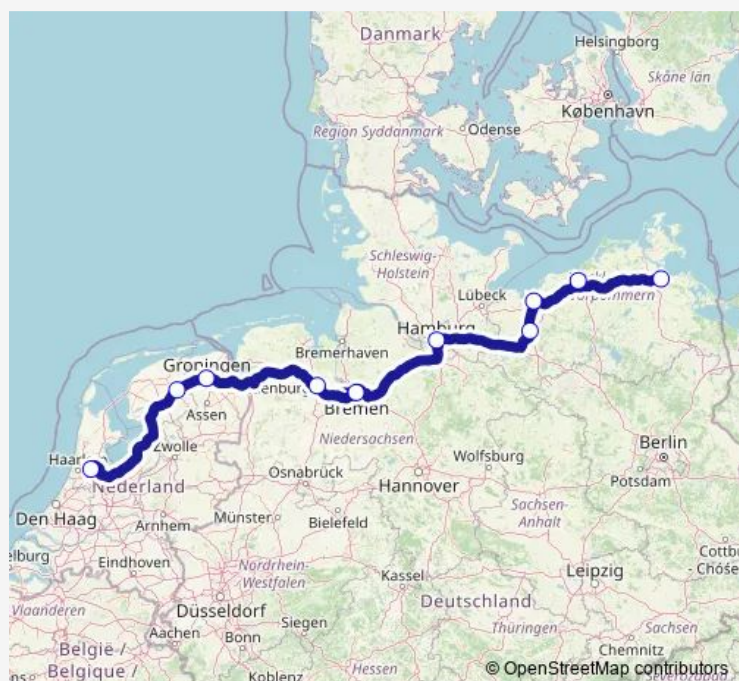

### Direction

Amsterdam Sloterdijk — Berlin ZOB [Fernbus]

7 stops

[Open route schedule](#)

Amsterdam Sloterdijk

Drachten (Vallaat)

Groningen central station

Oldenburg(Oldb) Zob

### Route schedule

Amsterdam Sloterdijk — Berlin ZOB [Fernbus]

Monday 08:00

Tuesday 08:00

Wednesday —

Thursday —

Friday 08:00

Saturday 08:00

### Route info

Direction: Amsterdam Sloterdijk

Stops: 7

Trip Duration: 10 hour 30 min