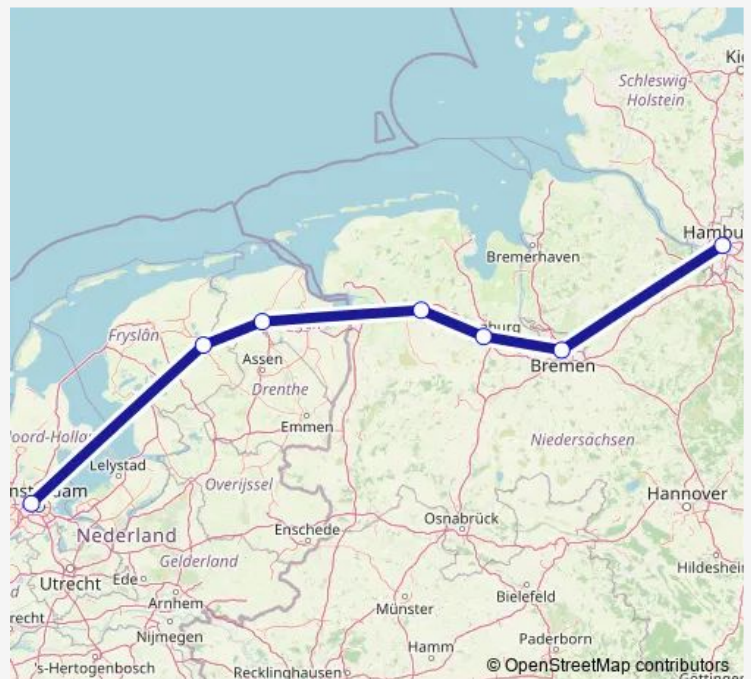

Bus 075

[Go to website](#)

Direction

Amsterdam Sloterdijk — Berlin central bus station

7 stops

[Open route schedule](#)

Amsterdam Sloterdijk

Drachten (Vallaat)

Groningen central station

Oldenburg central bus station

Bremen Fernbusterminal

Hamburg central bus station

Berlin central bus station

Route schedule

Amsterdam Sloterdijk — Berlin central bus station

Monday 08:00

Tuesday 08:00

Wednesday —

Thursday —

Friday 08:00

Saturday 08:00

Sunday 08:00

Route info

Direction: Amsterdam Sloterdijk

Stops: 7

Trip Duration: 10 hour 30 min

075

Direction

Hamburg central bus station — Amsterdam Sloterdijk

7 stops

[Open route schedule](#)

Hamburg central bus station