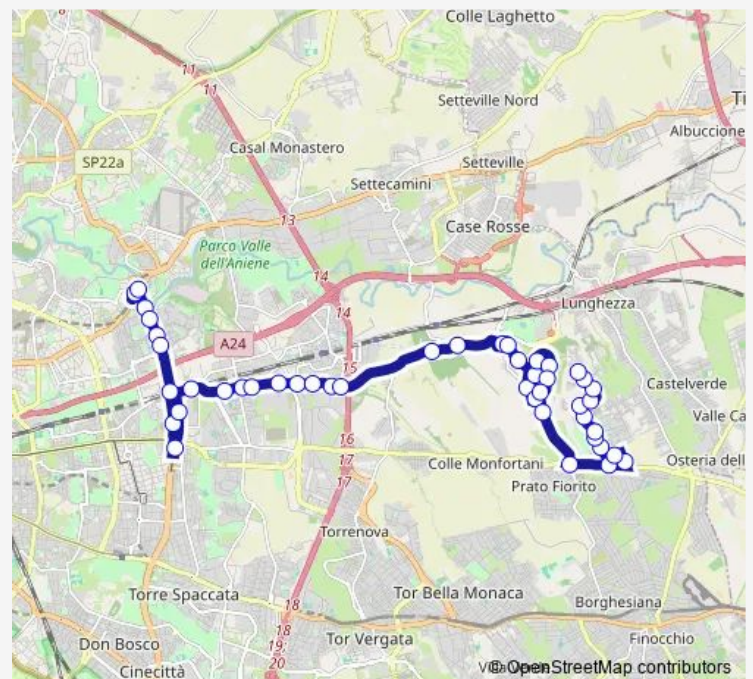

Bus 075

[Go to website](#)

Direction

PONTE MAMMOLO (MB) — TONINO BELLO

45 stops

[Open route schedule](#)

PONTE MAMMOLO (MB)

Ponte Mammolo (Mb)

TOGLIATTI/ALBERINI

TOGLIATTI/TAMBURRANO

TOGLIATTI/BARDANZELLU

TOGLIATTI/D'ONOFRIO

TOGLIATTI/STAZIONE (FL2)

TOGLIATTI/SCUOLA

Togliatti

TOGLIATTI/SCUOLA

Collatina/Martora

Collatina/Appiani

Collatina/DE Cupis (FI2)

Collatina/TOR Sapienza

Collatina/Birolli

Collatina/Longoni

Collatina/Semeghini

Collatina/Capranesi

Collatina/Vertunni

Collatina/Fosso Ponte DI Nona

Collatina/Salone

Route schedule

PONTE MAMMOLO (MB) — TONINO BELLO

Monday 04:07-24:00

Tuesday 04:07-24:00

Wednesday 04:07-24:00

Thursday 04:07-24:00

Friday 04:07-24:00

Saturday 04:09-24:00

Sunday 05:26-23:00

Route info

Direction: PONTE MAMMOLO (MB)

Stops: 45

Trip Duration: 0 hour 48 min

075

BusMaps