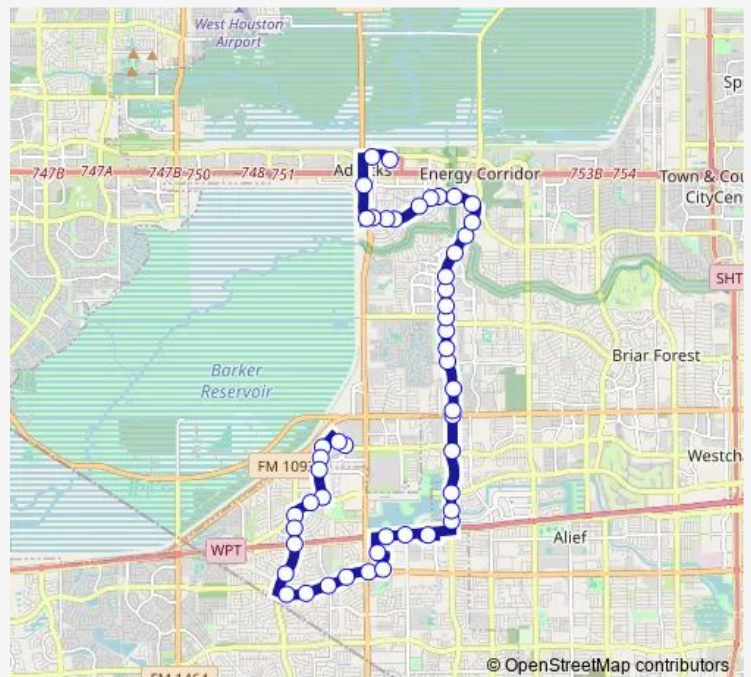

### Direction

Addicks Park & Ride — Richmond Ave @ S Richmond Ave

50 stops

[Open route schedule](#)

Addicks Park & Ride

Park Row Rd @ Park And Ride Dr Mb

Sh 6 @ Grisby Rd

Memorial Dr @ Bayou River Dr

Eldridge Pkwy @ Briarbrook Ln

Eldridge Pkwy @ Briarbrook Ln

Eldridge Pkwy @ Rincon Dr

### Route schedule

Addicks Park & Ride — Richmond Ave @ S Richmond Ave

Monday 05:40-20:40

Tuesday 05:40-20:40

Wednesday 05:40-20:40

Thursday 05:40-20:40

Friday 05:40-20:40

Saturday 06:40-20:40

### Route info

Direction: Addicks Park & Ride

Stops: 50

Trip Duration: 0 hour 47 min

075 — Eldridge

Eldridge Pkwy @ Westheimer Rd

Eldridge Pkwy @ Westheimer Rd

Eldridge Pkwy @ Homegoods Drwy