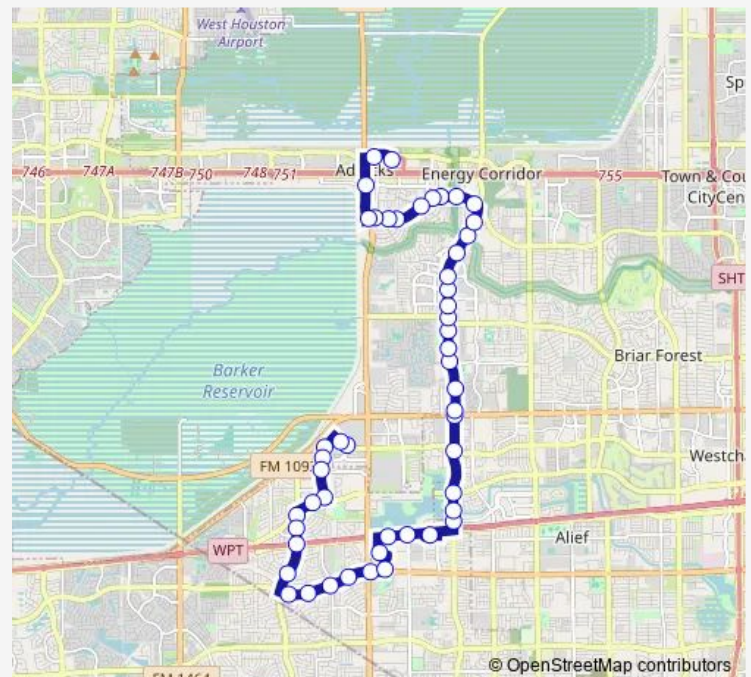

Tuesday 05:40-20:40

Wednesday 05:40-20:40

Thursday 05:40-20:40

Friday 05:40-20:40

Saturday 06:40-20:40

Sunday 06:40-20:40

Route info

Direction: Addicks Park & Ride

Stops: 50

Trip Duration: 1 hour 1 min

075 — Eldridge

BusMaps

Eldridge Pkwy @ Westheimer Rd

Eldridge Pkwy @ Westheimer Rd

Eldridge Pkwy @ Homegoods Drwy

Eldridge Pkwy @ Richmond Ave

Eldridge Pkwy @ Westpark Dr

Eldridge Pkwy @ Chipman Glen Dr

Eldridge Pkwy @ Ashford Point Dr

Mission Bend Transit Center

Alief Clodine Rd @ Howell Sugarland

Alief Clodine Rd @ Tres Lagunas Dr

Sierra Blanca Dr @ Presidio Square

Friday 05:10-21:05

Saturday 06:40-20:40

Sunday 06:40-20:40

Route info

Direction: Richmond Ave @ S Richmond Ave

Stops: 50

Trip Duration: 0 hour 52 min

Eldridge Pkwy @ Westheimer Rd