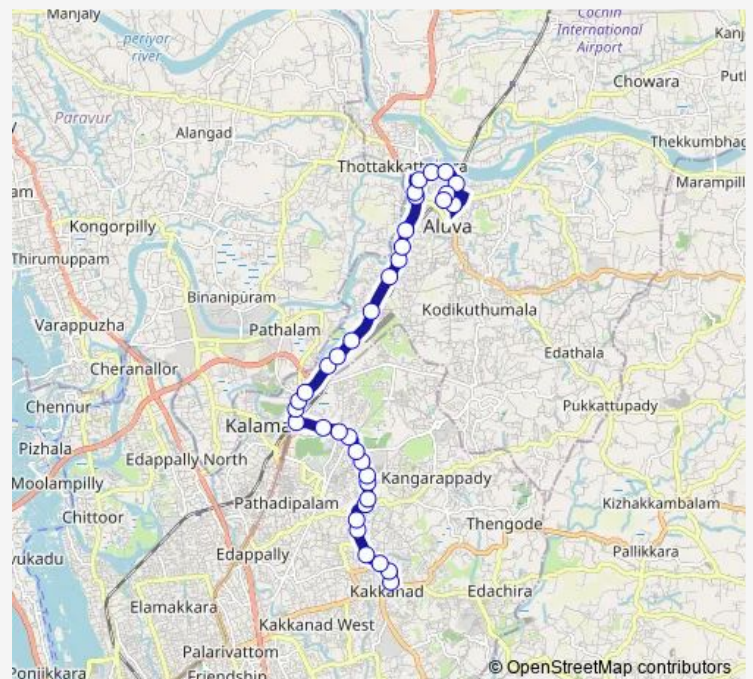

Bus Aluva ↔ Kakkanad

[Go to website](#)

Direction

Kakkanad Civil Station — Aluva Ksrtc Stand

36 stops

[Open route schedule](#)

Kakkanad Civil Station

Kakkanad

Mavelipuram Junction

Sunrise Hospital

Bharat Matha College

Thrikkakara

Vallathol Padi

Bmc

Kaipadamugal Junction

Kaipadamugal

Cusat

Median

Thoshiba

Palli

Govt Iti

HMT Junction

Premier Junction

North Kalamassery

Appolo

Collectorate Signal

Thaikkavu

Route schedule

Kakkanad Civil Station — Aluva Ksrtc Stand

Monday 06:00

Tuesday 06:00

Wednesday 06:00

Thursday 06:00

Friday 06:00

Saturday 06:00

Sunday 06:00

Route info

Direction: Kakkanad Civil Station

Stops: 36

Trip Duration: 0 hour 45 min

Aluva ↔ Kakkanad