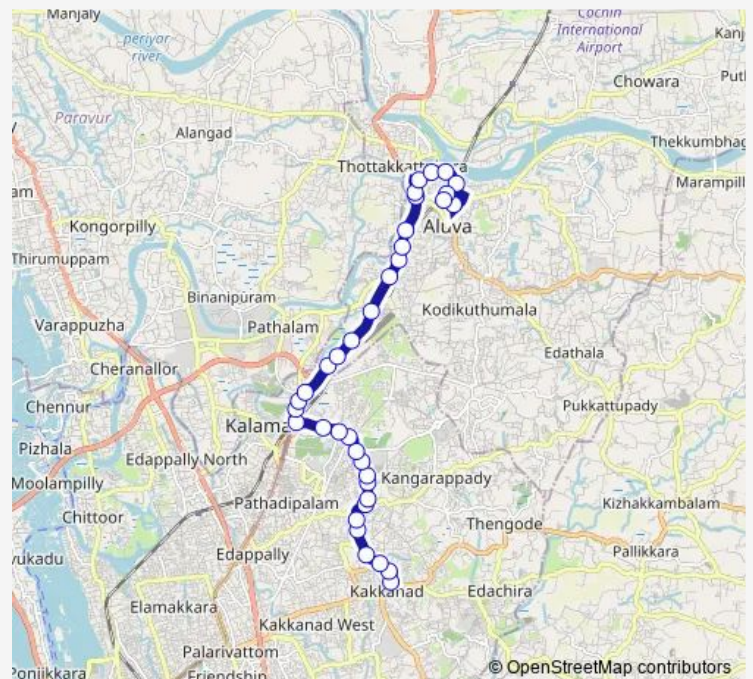

Thursday 06:00

Friday 06:00

Saturday 06:00

Sunday 06:00

Route info

Direction: Kakkanad Civil Station

Stops: 36

Trip Duration: 0 hour 45 min

Tuesday 06:00

Wednesday 06:00

Thursday 06:00

Friday 06:00

Saturday 06:00

Sunday 06:00

Route info

Direction: Aluva Ksrtc Stand

Stops: 29

Trip Duration: 0 hour 38 min

Sunrise Hospital

Mavelipuram Junction

Kakkanad

Kakkanad Civil Station

Bus time schedules and route maps are available in an offline PDF at busmaps.com. Use the busmaps.com website to see live bus times, train schedule or subway schedule, and step-by-step directions for all public transit in Elur