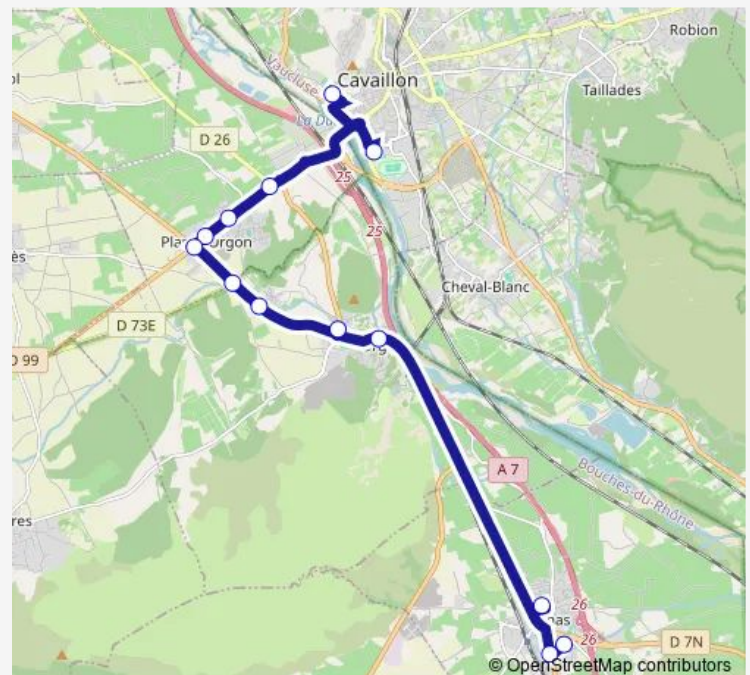

**Direction**

Ecoles — Lycée Ismaël Dauphin

7 stops

[Open route schedule](#)

Ecoles

La Garenne

Centre

Salle des Fêtes

## Route schedule

Ecoles — Lycée Ismaël Dauphin

Monday	07:08
Tuesday	07:08
Wednesday	07:08
Thursday	07:08
Friday	07:08
Saturday	—
Sunday	—

## Route info

Direction: Ecoles

Stops: 7

Trip Duration: 0 hour 32 min

## Direction

Lycée Ismaël Dauphin — Stade

9 stops

[Open route schedule](#)

Lycée Ismaël Dauphin

Saint Véran

Freiresque

Zone Artisanale