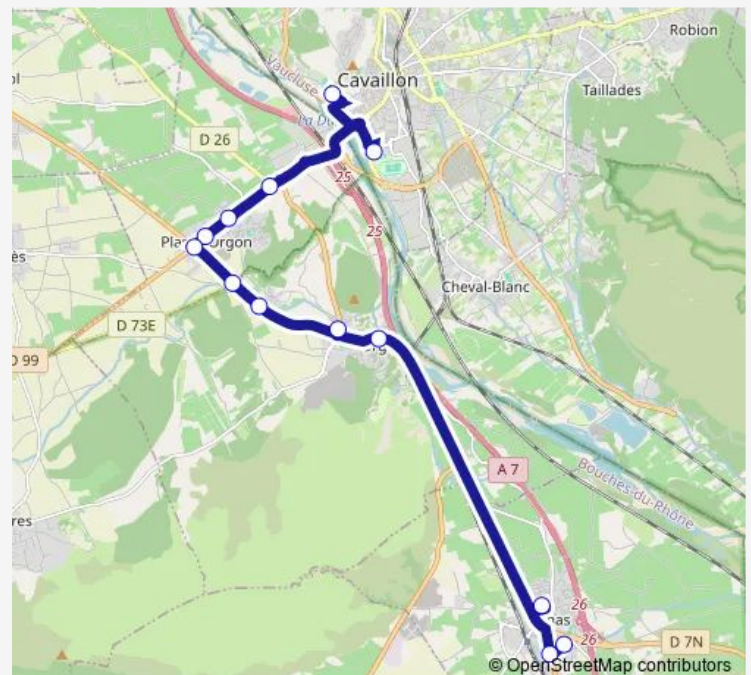

Direction

Ecoles — Lycée Ismaël Dauphin

7 stops

[Open route schedule](#)

Ecoles

La Garenne

Centre

Salle des Fêtes

Thursday 07:08

Friday 07:08

Saturday —

Sunday —

Route info

Direction: Ecoles

Stops: 7

Trip Duration: 0 hour 32 min

Direction

Lycée Ismaël Dauphin — Stade

9 stops

[Open route schedule](#)

Lycée Ismaël Dauphin

Saint Véran

Freiresque

Zone Artisanale

Tuesday 17:05

Wednesday —

Thursday 17:05

Friday 17:05

Saturday —

Sunday —

Route info

Direction: Lycée Ismaël Dauphin