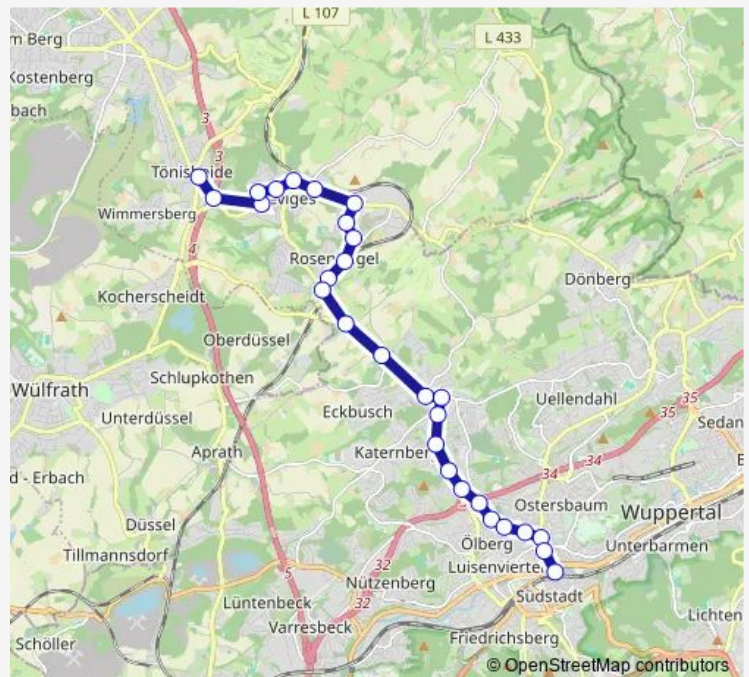

Direction

Velbert Tönisheide Mitte — Wuppertal Hbf

28 stops

[Open route schedule](#)

Velbert Tönisheide Mitte

Velbert Auf der Drenk

Velbert Schützenstraße

Velbert Bogenstraße

Wuppertal Gabelpunkt

Route schedule

Velbert Tönisheide Mitte — Wuppertal Hbf

Monday —

Tuesday —

Wednesday —

Thursday 03:47

Friday 03:47

Saturday 03:54

Sunday —

Route info

Direction: Velbert Tönisheide Mitte

Stops: 28

Trip Duration: 0 hour 31 min

E871 — Tönisheide Mitte - Betriebshof Varresbeck

Wuppertal Am Dorrenberg

Wuppertal Friedhofskirche

Wuppertal Marienstraße

Höchsten/St. Josef Krankenhaus

Wuppertal Karlsplatz

Wuppertal Morianstraße

Wuppertal Hbf

E871 Bus time schedules and route maps are available in an offline PDF at busmaps.com. Use the busmaps.com website to see live bus times, train schedule or subway schedule, and step-by-step directions for all public transit in Wuppertal