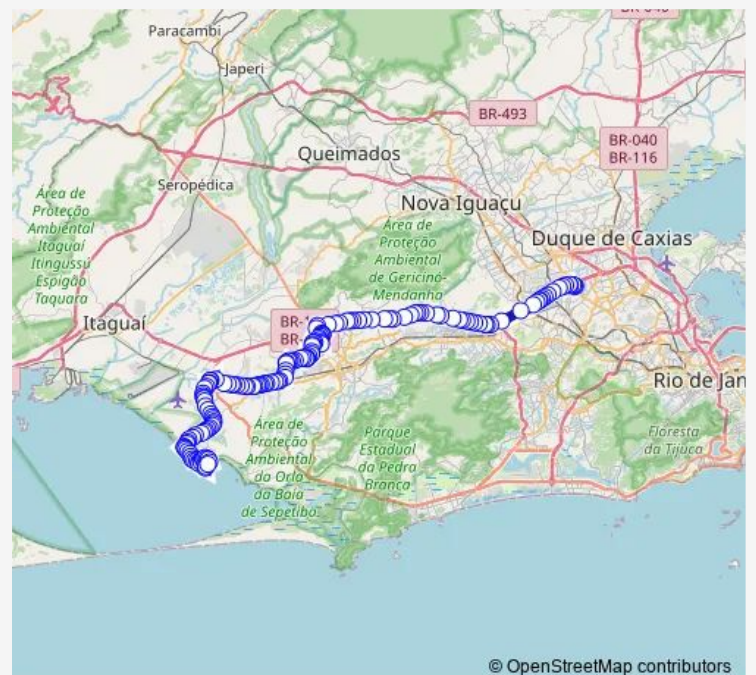

Thursday 00:00

Friday 00:00

Saturday 00:00

Sunday —

Route info

Direction: Ponto Final: Metrô Coelho Neto

Stops: 149

Trip Duration: 1 hour 40 min

© OpenStreetMap contributors

757 — Sepetiba - Coelho Neto

BusMaps

Manaus

Recife

Curitiba

Miranga

Mocidade Independente