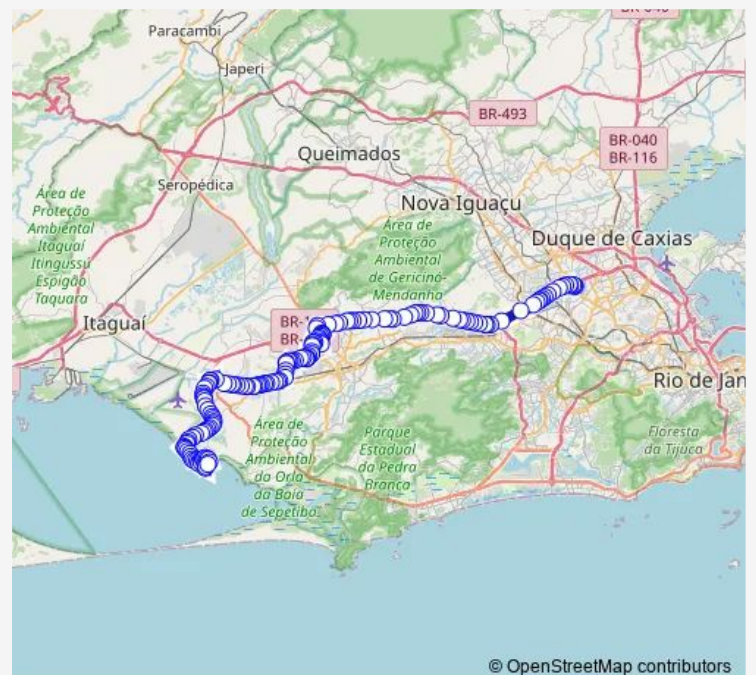

Thursday 00:00

Friday 00:00

Saturday 00:00

Sunday —

Route info

Direction: Ponto Final: Metrô Coelho Neto

Stops: 149

Trip Duration: 1 hour 53 min

© OpenStreetMap contributors

757 — Sepetiba - Coelho Neto

BusMaps

Manaus

Recife

Curitiba

Miranga

Mocidade Independente