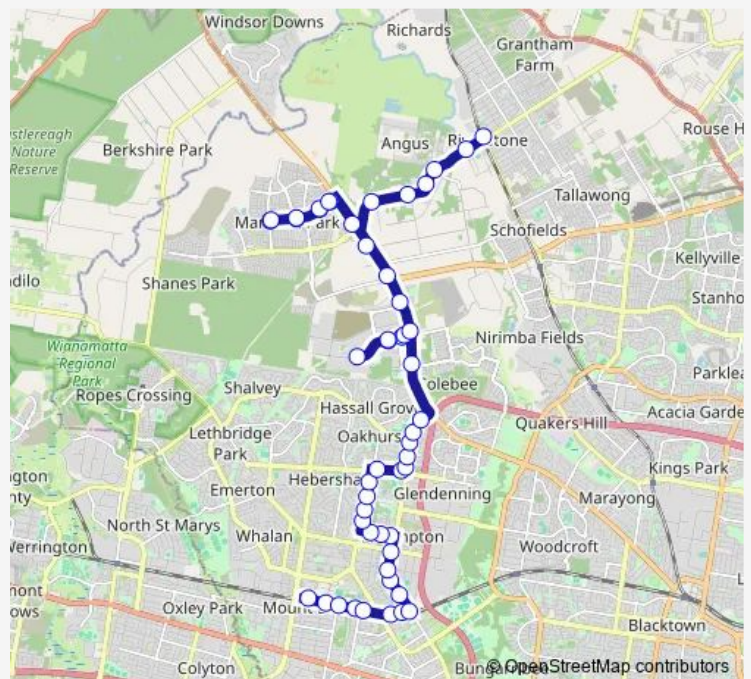

Hollinsworth Rd Before Richmond Rd

Richmond Rd After Hollinsworth Rd

Richmond Rd After Quarry Rd

Richmond Rd After South St

Richmond Rd After Pius La

Richmond Rd After Garfield Rd West

Elara Bvd After Richmond Rd

Route schedule

Rooty Hill Rd Opp Plumpton Long Day Care Centre —
Riverstone Pde Opp Riverstone Station

Monday	07:46
Tuesday	07:46
Wednesday	07:46
Thursday	07:46
Friday	07:46
Saturday	—
Sunday	—

Route info

Direction: Rooty Hill Rd Opp Plumpton Long Day Care Centre

Stops: 34

Trip Duration: 0 hour 48 min

Elara Bvd Opposite Allott St

Elara Bvd Before Greygum Tce

Elara Bvd Before John Black Dr

Elara Bvd After John Black Dr