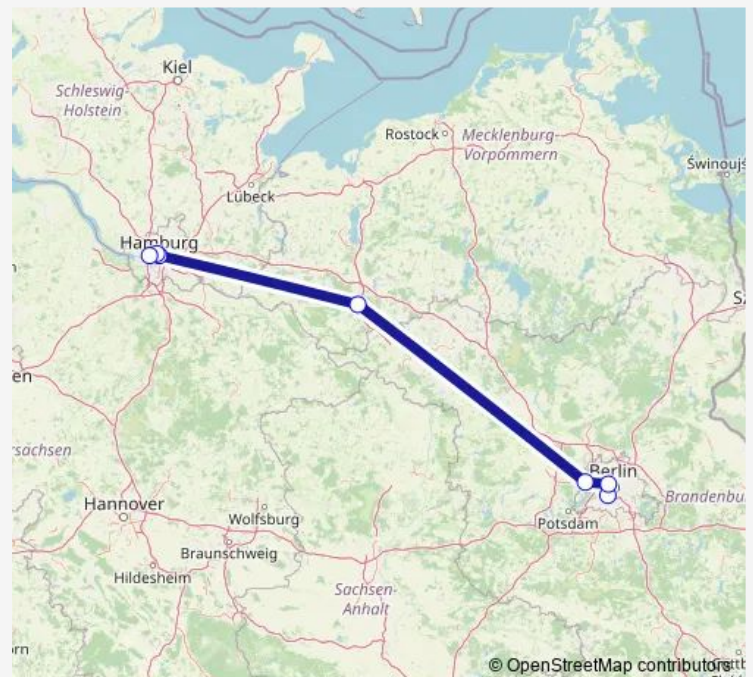

Direction

Berlin Südkreuz — Hamburg-Altona

7 stops

[Open route schedule](#)

Berlin Südkreuz

Berlin Hbf (tief)

Berlin-Spandau

Ludwigslust

Hamburg Hbf

Hamburg Dammtor

Hamburg-Altona

Route schedule

Berlin Südkreuz — Hamburg-Altona

Monday 06:29

Tuesday 06:29

Wednesday 06:29

Thursday 06:29

Friday 06:29

Saturday 06:29

Sunday —

Route info

Direction: Berlin Südkreuz

Stops: 7

Trip Duration: 2 hour 28 min

ICE 808

ICE 808 Rail time schedules and route maps are available in an offline PDF at busmaps.com. Use the busmaps.com website to see live bus times, train schedule or subway schedule, and step-by-step directions for all public transit in Hamburg