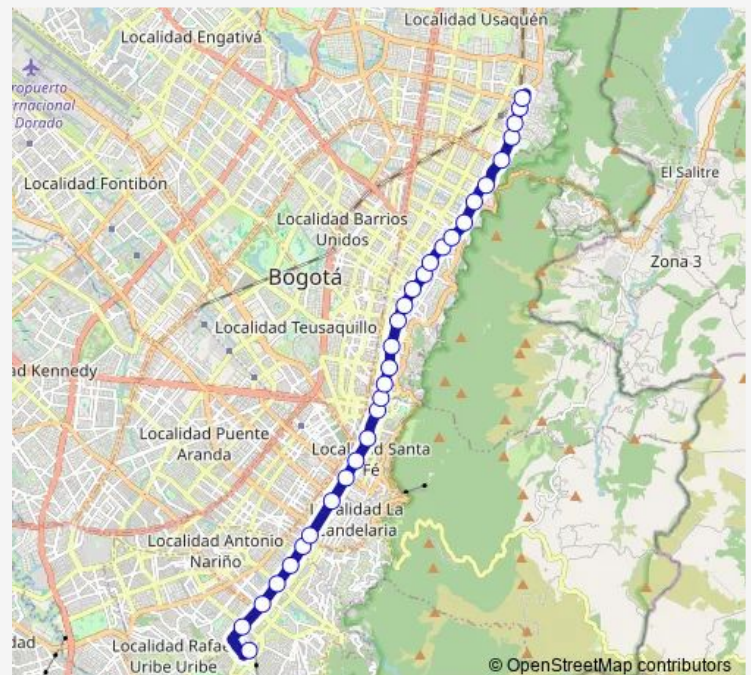

### Route schedule

P. 20 de Julio T7 — K7 - CL117

Monday	05:00-23:05
Tuesday	05:00-23:05
Wednesday	05:00-23:05
Thursday	05:00-23:05
Friday	05:00-23:05
Saturday	05:00-23:05
Sunday	—

### Route info

Direction: P. 20 de Julio T7

Stops: 31

Trip Duration: 0 hour 43 min

M80

BusMaps

K7 - CL78

K7 - CL82