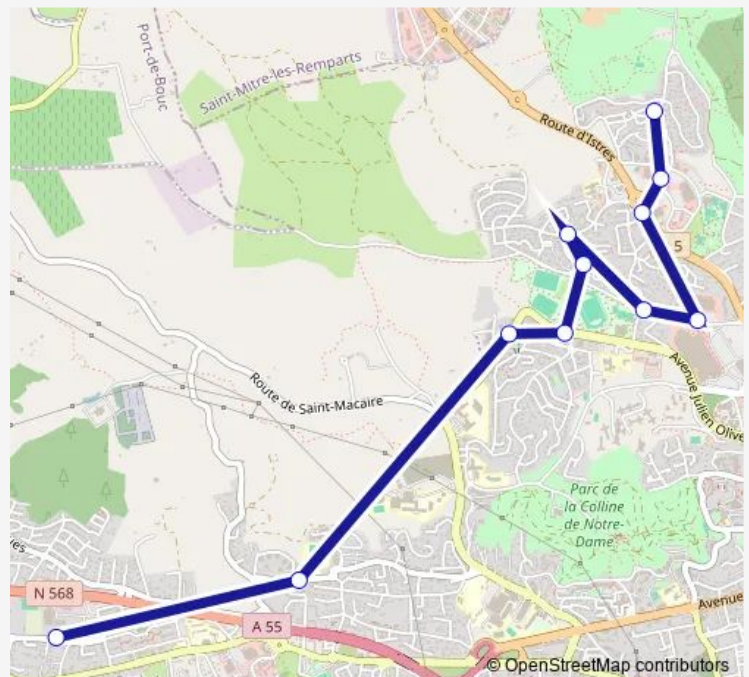

### Route schedule

H Daumier — Dumaus Grand Parc

Monday 16:10

Tuesday 16:10

Wednesday —

Thursday 16:10

Friday 16:10

Saturday —

### Route info

Direction: H Daumier

Stops: 11

Trip Duration: 0 hour 24 min

5220 — Collège H Daumier

## Direction

L'Escaillon — H Daumier

8 stops

[Open route schedule](#)

L'Escaillon

Barboussade

Vallon de Jambon

S Guitry

## Route info

Direction: L'Escaillon

Stops: 8

Trip Duration: 0 hour 25 min