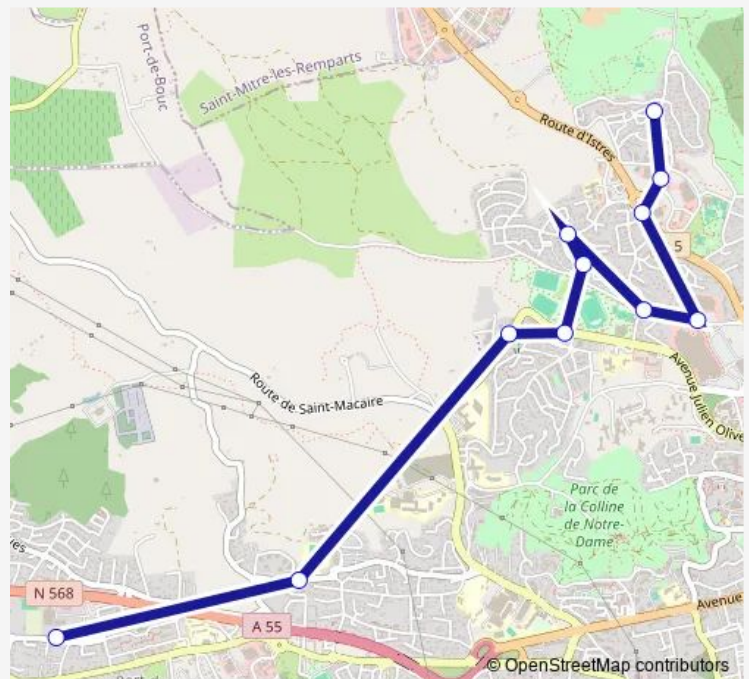

### Route schedule

H Daumier — Dumaus Grand Parc

Monday 16:10

Tuesday 16:10

Wednesday —

Thursday 16:10

Friday 16:10

Saturday —

### Route info

Direction: H Daumier

Stops: 11

Trip Duration: 0 hour 24 min

5220 — Collège H Daumier

BusMaps

**Direction**

L'Escaillon — H Daumier