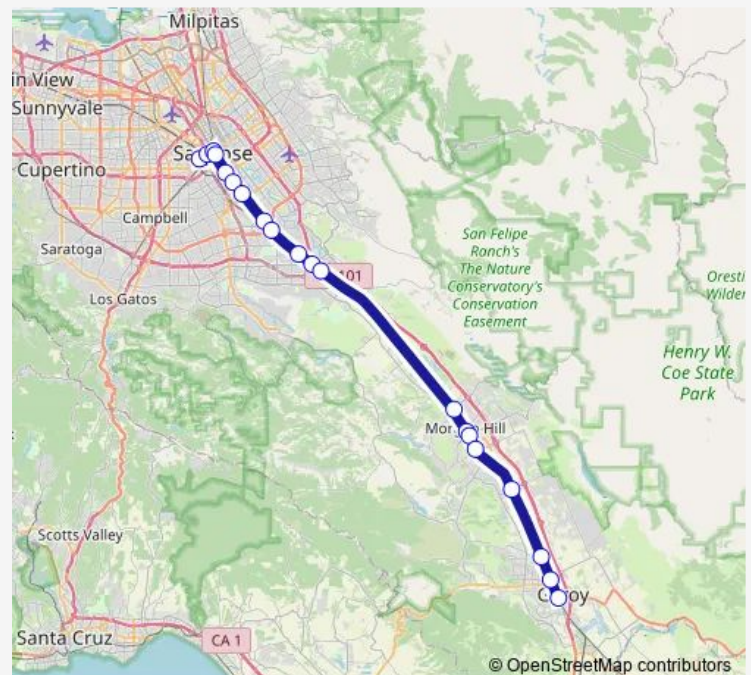

Santa Clara & Almaden Blvd

San Jose Diridon (Bay 11)

Route schedule

Gilroy Transit Center (Bay 4) — San Jose Diridon (Bay 11)

Monday 04:50-18:17

Tuesday 04:50-18:17

Wednesday 04:50-18:17

Thursday 04:50-18:17

Friday 04:50-18:17

Saturday —

Sunday —

Route info

Direction: Gilroy Transit Center (Bay 4)

Stops: 20

Trip Duration: 0 hour 59 min

■ Rapid 568 — Gilroy TC - San Jose Diridon

Direction

San Jose Diridon (Bay 11) — Gilroy Transit Center (Bay 4)

20 stops

[Open route schedule](#)

San Jose Diridon (Bay 11)

Santa Clara & Almaden Blvd

2nd & Santa Clara

2nd & Paseo de San Antonio