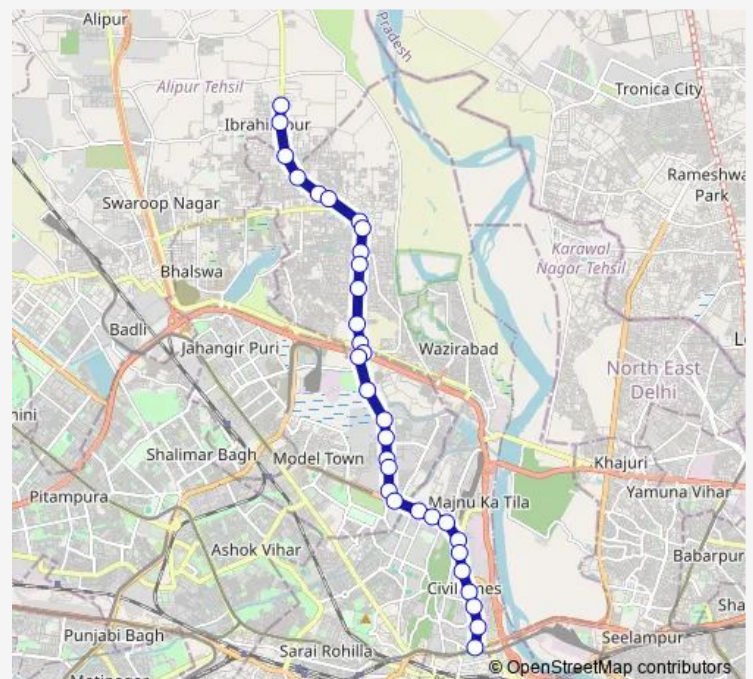

Thursday 06:20-21:40

Friday 06:20-21:40

Saturday 06:20-21:40

Sunday 06:20-21:40

Route info

Direction: Keshav Nagar Mukti Ashram

Stops: 32

Trip Duration: 0 hour 57 min

192down

BusMaps

GTB Nagar

INS Hostel

Vishwa Vidyalaya Metro Station

Mall Road

Khyber Pass

Vidhan Sabha Metro Station