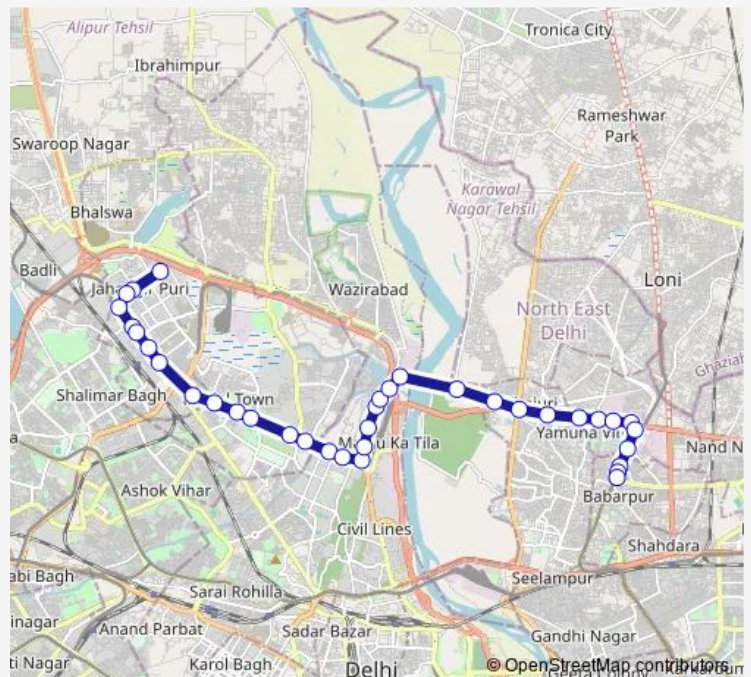

### Route schedule

E Block Jahangir Puri Terminal — Babar Pur Ext Terminal

Monday 06:24-21:48

Tuesday 06:24-21:48

Wednesday 06:24-21:48

Thursday 06:24-21:48

Friday 06:24-21:48

Saturday 06:24-21:48

Sunday 06:24-21:48

### Route info

Direction: E Block Jahangir Puri Terminal

Stops: 36

Trip Duration: 1 hour 7 min

■ 237up

Nehru Vihar Crossing

Wazirabad Crossing

Gurudwara Nanaksar