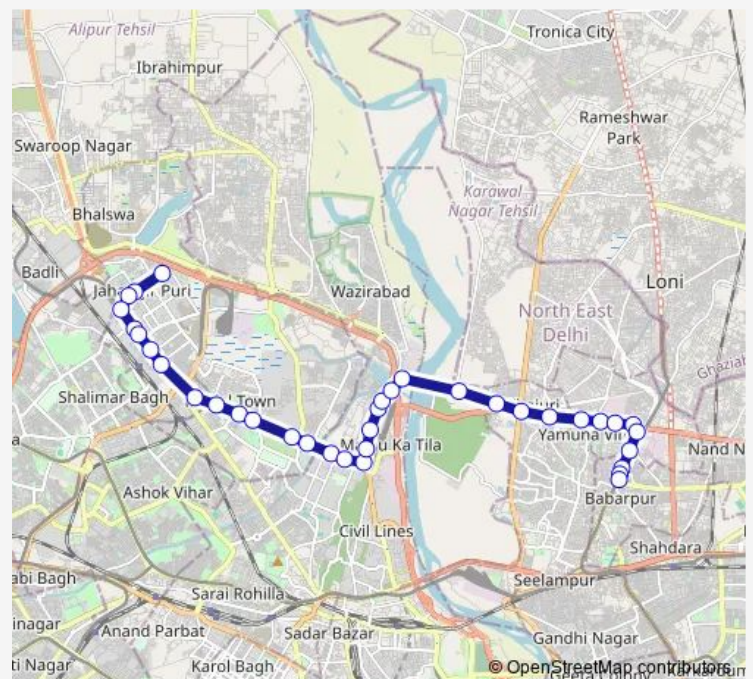

Timarpur

Balak Ram Hospital

Police Station Timarpur

Route schedule

E Block Jahangir Puri Terminal — Babar Pur Ext Terminal

Monday 06:24-21:48

Tuesday 06:24-21:48

Wednesday 06:24-21:48

Thursday 06:24-21:48

Friday 06:24-21:48

Saturday 06:24-21:48

Sunday 06:24-21:48

Route info

Direction: E Block Jahangir Puri Terminal

Stops: 36

Trip Duration: 1 hour 7 min