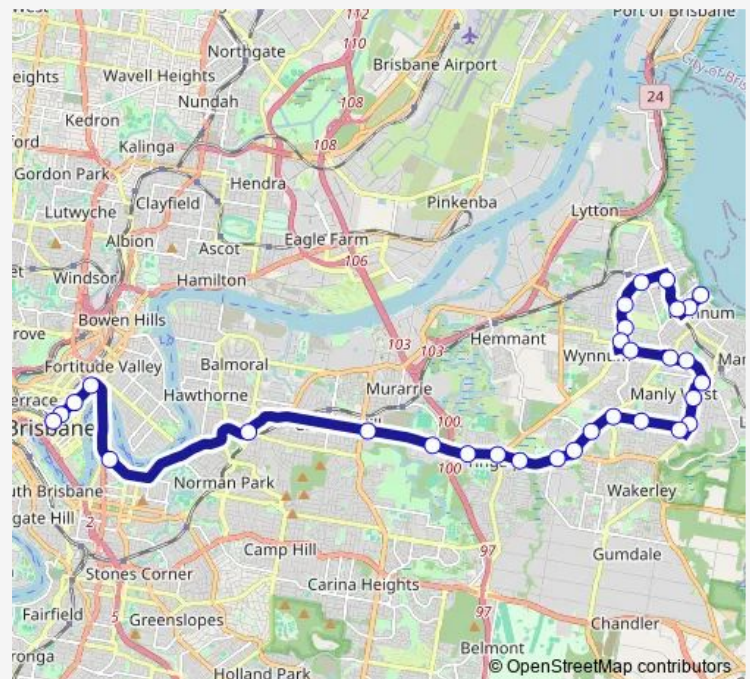

### Route schedule

Elizabeth Street Stop 81 near George St — Wynnum Esp near Florence St

Monday 16:50-17:50

Tuesday 16:50-17:50

Wednesday 16:50-17:50

Thursday 16:50-17:50

Friday 16:50-17:50

Saturday —

### Route info

Direction: Elizabeth Street Stop 81 near George St

Stops: 31

Trip Duration: 0 hour 55 min

P221 — Wynnum - City Pre-Paid Rocket

Preston Rd at Corner House

Preston Rd near Randall Rd

Wynnum Rd at Wynnum West, stop 55

## Route info

Direction: Wynnum Esp near Florence St

Stops: 31

Trip Duration: 1 hour 10 min

Wynnum Rd at Cannon Hill

Wynnum Rd at Morningside Rail, stop 25

Shafston Ave at Connor Street, stop 10/6

Ann Street Stop 219 at All Hallows