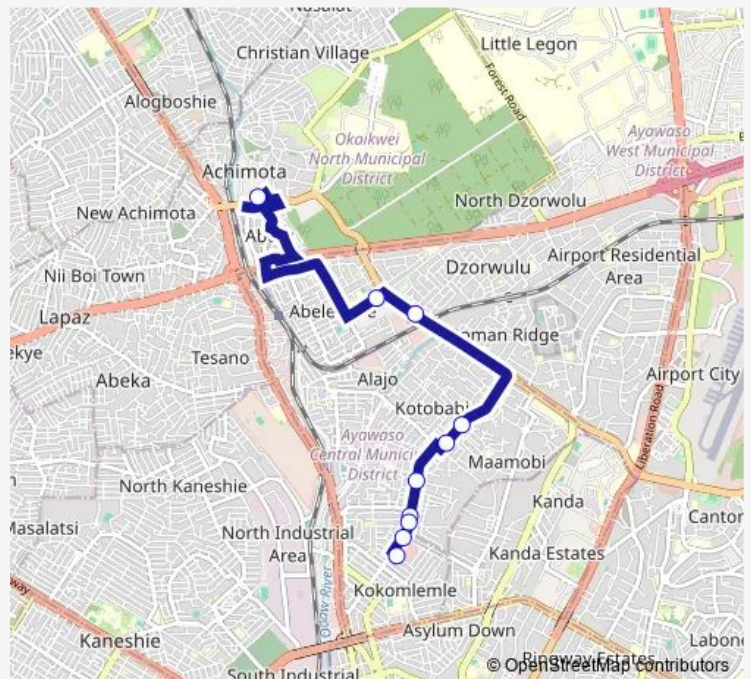

### Direction

Terminal Achimota — Terminal Mallam Attah Station

10 stops

[Open route schedule](#)

Terminal Achimota

Abelemkpe

Dzorwulu Junction

Abavana

Police Station 400

Agbajina

Lapaz Station Newtown

Terminal New Town Timber Market

New Town Mallam Atta Station

Terminal Mallam Attah Station

### Route schedule

Terminal Achimota — Terminal Mallam Attah Station

Monday 08:20

Tuesday 08:20

Wednesday 08:20

Thursday 08:20

Friday 08:20

Saturday 08:20

### Route info

Direction: Terminal Achimota

Stops: 10

Trip Duration: 0 hour 46 min

103a — Achimota to Mallam Attah Station

103a Bus time schedules and route maps are available in an offline PDF at [busmaps.com](https://busmaps.com). Use the [busmaps.com](https://busmaps.com) website to see live bus times, train schedule or subway schedule, and step-by-step directions for all public transit in Accra