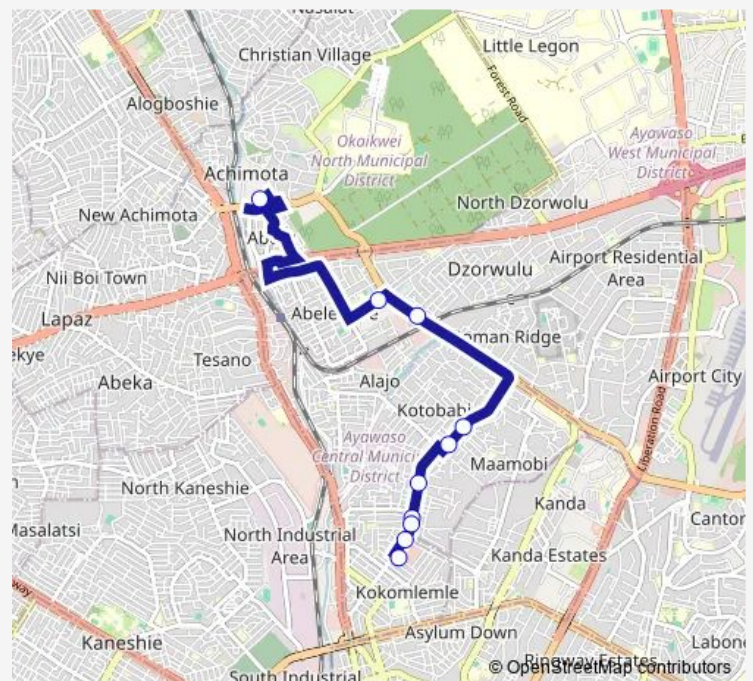

Bus 103A Achimota to Mallam Attah Station

[Go to website](#)

Direction

Terminal Achimota — Terminal Mallam Attah Station

10 stops

[Open route schedule](#)

Terminal Achimota

Abelemkpe

Dzorwulu Junction

Abavana

Police Station 400

Agbajina

Lapaz Station Newtown

College

New Town Mallam Atta Station

Terminal Mallam Attah Station

Route schedule

Terminal Achimota — Terminal Mallam Attah Station

Monday 08:20

Tuesday 08:20

Wednesday 08:20

Thursday 08:20

Friday 08:20

Saturday 08:20

Sunday 08:20

Route info

Direction: Terminal Achimota

Stops: 10

Trip Duration: 0 hour 46 min

103A — Achimota to Mallam Attah Station

103A Bus time schedules and route maps are available in an offline PDF at busmaps.com. Use the busmaps.com website to see live bus times, train schedule or subway schedule, and step-by-step directions for all public transit in Accra