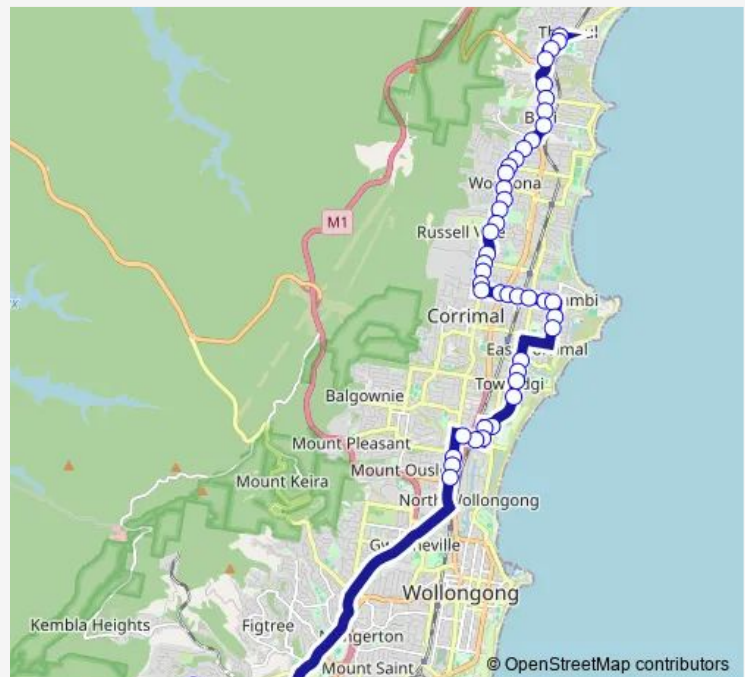

School Bus S010 Thirroul to Illawarra Christian School via Bellambi

[Go to website](#)

Direction

George St At Lawrence Hargrave Dr — Derribong Dr Before Odenpa Rd

44 stops

[Open route schedule](#)

- George St At Lawrence Hargrave Dr
- Lawrence Hargrave Dr Opp Lachlan St
- Lawrence Hargrave Dr Opp High St
- Lawrence Hargrave Dr Before Hewitts Av
- Princes Hwy Opp Bulli Public School
- Princes Hwy Before Point St
- Princes Hwy Opp Bulli Bowling Club
- Pcyc Bulli, Princes Hwy
- Princes Hwy At Hospital Rd
- Princes Hwy Before Hopetoun St
- Princes Hwy At Russell St
- Princes Hwy Opp Popes Rd
- Woonona-Bulli RSL Memorial Club, Princes Hwy
- Princes Hwy After Gray St
- Princes Hwy At Hale St
- Hollymount Park, Princes Hwy
- Princes Hwy Opp Rixons Pass Rd
- Princes Hwy Before Collaery Rd
- Princes Hwy Opp Broker St
- Princes Hwy After Bellambi Lane

Route schedule

George St At Lawrence Hargrave Dr — Derribong Dr Before Odenpa Rd

Monday	08:03
Tuesday	08:03
Wednesday	08:03
Thursday	08:03
Friday	08:03
Saturday	—
Sunday	—

Route info

Direction: George St At Lawrence Hargrave Dr

Stops: 44

Trip Duration: 0 hour 47 min

Princes Hwy At Albert St

Princes Hwy Before Rothery St

Rothery St Opp Corrimal Public School

Rothery St Before Memorial Dr

Rothery St After Memorial Dr

Rothery St Before Brompton Rd

Lawrence Hargrave Dr At Cochrane Rd

Lawrence Hargrave Dr Before Henley Rd

Lawrence Hargrave Dr After Mountain Rd

Lawrence Hargrave Dr At Kennedy Rd

Moore St At Lawrence Hargrave Dr

Moore St At Slade St

Moore St Opp Austinmer Station