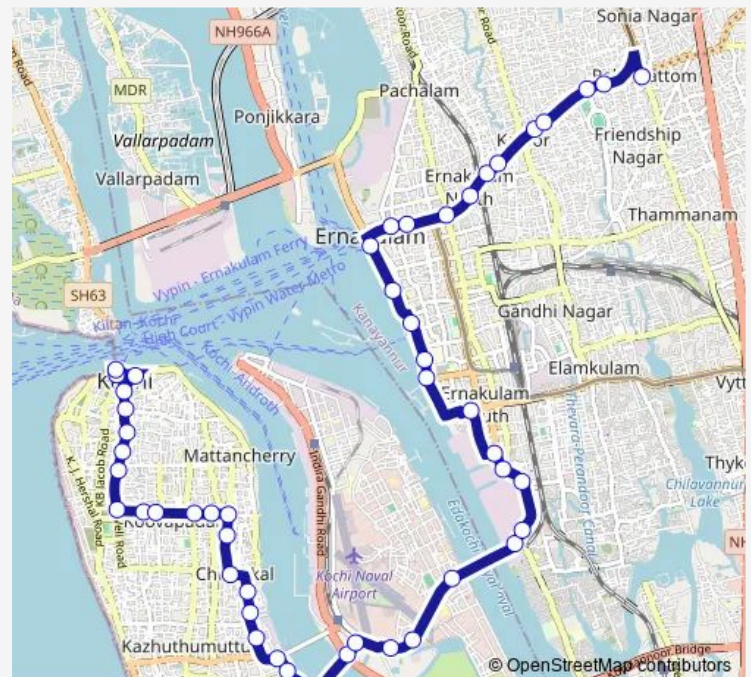

Maharajas Ground

Route schedule

Palarivattom — Fort Kochi Stand

Monday 06:00

Tuesday 06:00

Wednesday 06:00

Thursday 06:00

Friday 06:00

Saturday 06:00

Sunday 06:00

Route info

Direction: Palarivattom

Stops: 53

Trip Duration: 0 hour 57 min

Fort Kochi ↔ Palarivattom

Jose Junction

Pallimukku Junction

Ravipuram

Cochin Shipyard Main Gate

Atlantis

Thevara Junction

Naval Base

Vathuruthy

Airport