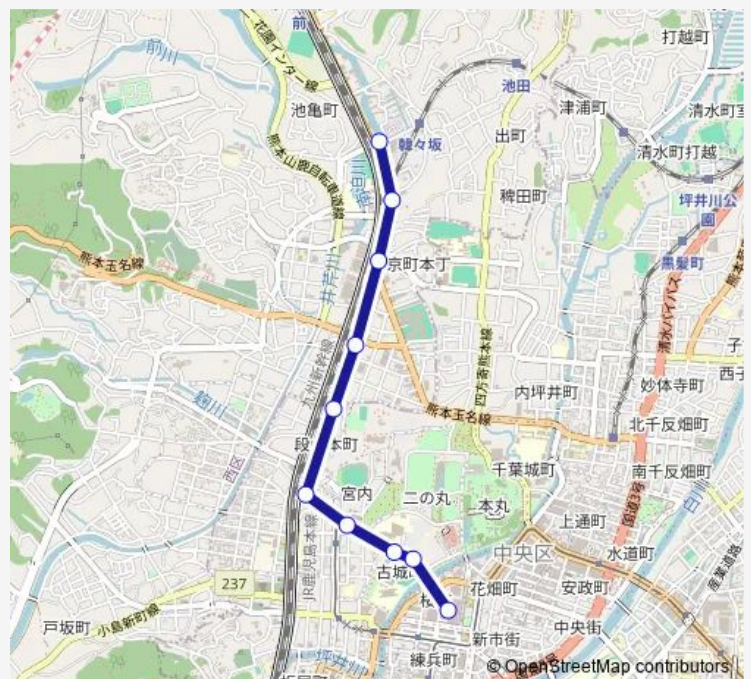

Route schedule

桜町バスターミナル — 上熊本営業所

Monday 10:15-16:03

Tuesday 10:15-16:03

Wednesday 10:15-16:03

Thursday 10:15-16:03

Friday 10:15-16:03

Saturday —

Sunday —

Route info

Direction: 桜町バスターミナル

Stops: 10

Trip Duration: 0 hour 15 min

■ U1-1 : 桜町バスターミナル→段山→上熊本駅→
上熊本営業所

Bus time schedules and route maps are available in an offline PDF at busmaps.com. Use the busmaps.com website to see live bus times, train schedule or subway schedule, and step-by-step directions for all public transit in Kumamoto